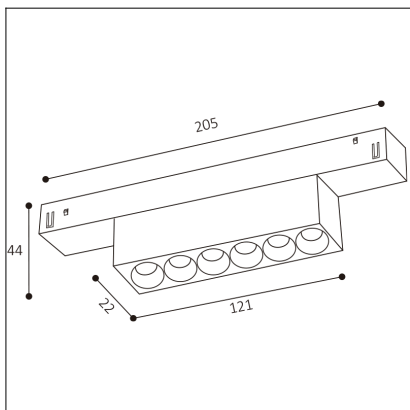

# MAGLASER III 12, B

<b>Code:</b>	6482083DTW
<b>Color:</b>	BLACK / 9017
<b>Material:</b>	ALUMINIUM/PC
<b>Power:</b>	6W
<b>Color temperature:</b>	2700K-6500K
<b>Lumen output:</b>	534lm
<b>Efficacy:</b>	89lm/W
<b>Color rendering index:</b>	90+
<b>SDCM:</b>	< 3
<b>Light beam angle:</b>	38°
<b>Unified Glare Rating:</b>	< 16
<b>Light Source:</b>	LED
<b>Dimmable:</b>	DALI TW
<b>LED lifetime:</b>	L80B20 50.000h
<b>Driver:</b>	150 mA
<b>Voltage / Frequency:</b>	48V DC
<b>Dimensions luminaire:</b>	121x22x44 mm
<b>Product weight kg:</b>	0.1
<b>Packing carton:</b>	48
<b>Package dimensions:</b>	135x50x30 mm