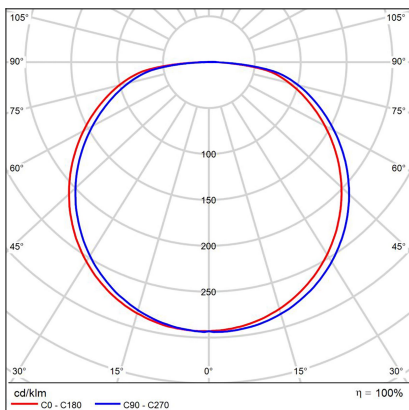

BELLA SLIM 28, G

Code: 1274577DT
Color: GOLD / 1036
Material: ALUMINIUM/PMMA
Power: 20W
Color temperature: 2700K/3000K/4000K
Lumen output: 1400lm
Efficacy: 70lm/W
Color rendering index: 90+
SDCM: < 3
Light beam angle: 160°
Light Source: LED
Dimmable: TRIAC
LED lifetime: L80B20 50.000h
Driver: 500 mA
Voltage / Frequency: 220-240V AC, 50-60Hz
Dimensions luminaire: d280x60 mm
Product weight kg: 1.4
Package dimensions: 320x320x70 mm
Remark: wall mountable - yes