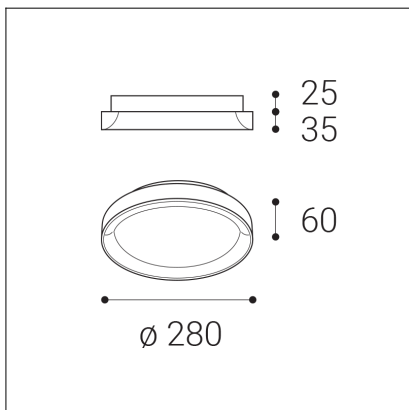

BELLA SLIM 28, G

Code: 1274577DT
Color: GOLD / 1036
Material: ALUMINIUM/PMMA
Power: 20W
Color temperature: 2700K/3000K/4000K
Lumen output: 1400lm
Efficacy: 70lm/W
Color rendering index: 90+
SDCM: < 3
Light beam angle: 160°
Light Source: LED
Dimmable: TRIAC
LED lifetime: L80B20 50.000h
Driver: 500 mA
Voltage / Frequency: 220-240V AC, 50-60Hz
Dimensions luminaire: d280x60 mm
Product weight kg: 1.4
Package dimensions: 320x320x70 mm
Remark: wall mountable - yes