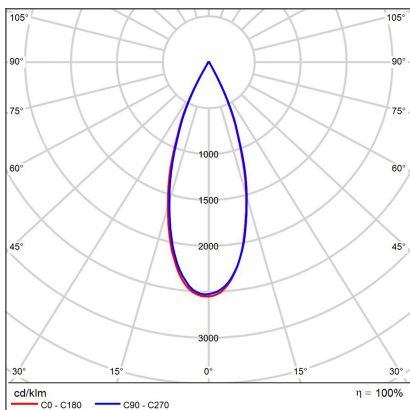

# MATRIX 1, W

<b>Code:</b>	6090331D
<b>Color:</b>	WHITE / 9003
<b>Material:</b>	ALUMINIUM/PMMA
<b>Power:</b>	10W
<b>Color temperature:</b>	3000K
<b>Lumen output:</b>	1000lm
<b>Efficacy:</b>	100lm/W
<b>Color rendering index:</b>	90+
<b>SDCM:</b>	< 3
<b>Light beam angle:</b>	36°
<b>Light Source:</b>	LED
<b>Dimmable:</b>	DALI/PUSH
<b>LED lifetime:</b>	L80B20 50.000h
<b>Driver:</b>	250 mA
<b>Voltage / Frequency:</b>	220-240V AC, 50-60Hz
<b>Dimensions luminaire:</b>	d60x180 mm
<b>Product weight kg:</b>	0.63
<b>Package dimensions:</b>	285x110x95 mm
<b>Remark:</b>	Compatible with GLOBAL, STUCCHI, POWERGEAR, EUTRAC, IVELA