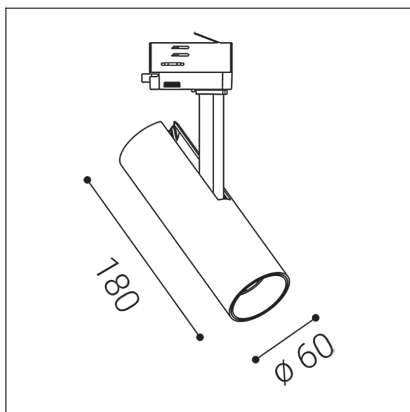

# MATRIX 1, W

<b>Code:</b>	6090331D
<b>Color:</b>	WHITE / 9003
<b>Material:</b>	ALUMINIUM/PMMA
<b>Power:</b>	10W
<b>Color temperature:</b>	3000K
<b>Lumen output:</b>	1000lm
<b>Efficacy:</b>	100lm/W
<b>Color rendering index:</b>	90+
<b>SDCM:</b>	< 3
<b>Light beam angle:</b>	36°
<b>Light Source:</b>	LED
<b>Dimmable:</b>	DALI/PUSH
<b>LED lifetime:</b>	L80B20 50.000h
<b>Driver:</b>	250 mA
<b>Voltage / Frequency:</b>	220-240V AC, 50-60Hz
<b>Dimensions luminaire:</b>	d60x180 mm
<b>Product weight kg:</b>	0.63
<b>Package dimensions:</b>	285x110x95 mm
<b>Remark:</b>	Compatible with GLOBAL, STUCCHI, POWERGEAR, EUTRAC, IVELA