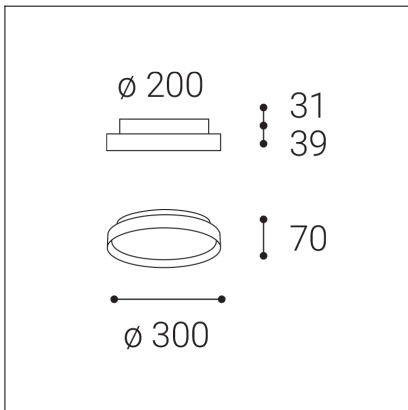

# MOON 30, W

<b>Code:</b> 1276171D
<b>Color:</b> WHITE / 9003
<b>Material:</b> METAL/PMMA
<b>Power:</b> 25W (20+5)
<b>Color temperature:</b> 2700K/3000K/4000K
<b>Lumen output:</b> 1400+350lm
<b>Efficacy:</b> 70lm/W
<b>Color rendering index:</b> 90+
<b>SDCM:</b> < 3
<b>Light beam angle:</b> 160°
<b>Light Source:</b> LED
<b>Dimmable:</b> DALI/PUSH
<b>LED lifetime:</b> L80B20 50.000h
<b>Driver:</b> 500 + 150 mA
<b>Voltage / Frequency:</b> 220-240V AC, 50-60Hz
<b>Dimensions luminaire:</b> d300x70 mm
<b>Product weight kg:</b> 2.4
<b>Package dimensions:</b> 360x360x95 mm
<b>Remark:</b> wall mountable - yes