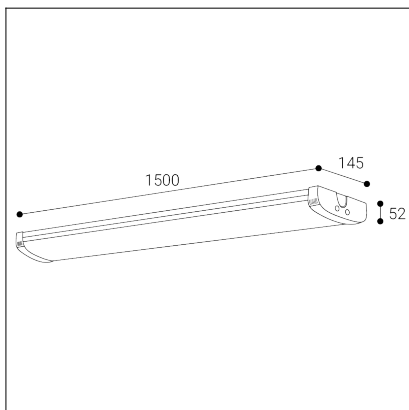

RUDY 150

Code:	1222651
Color:	WHITE / 9016
Material:	METAL/PC
Power:	28-50W
Color temperature:	3000K/3500K/4000K
Lumen output:	7000lm
Efficacy:	140lm/W
Color rendering index:	80+
SDCM:	< 3
Light beam angle:	120°
Light Source:	LED
Dimmable:	ON/OFF
LED lifetime:	L80B20 50.000h
Driver:	200-350 mA
Voltage / Frequency:	220-240V AC, 50-60Hz
Dimensions luminaire:	1500x145x52 mm
Product weight kg:	3.2
Packing carton:	4
Package dimensions:	1510x155x60 mm