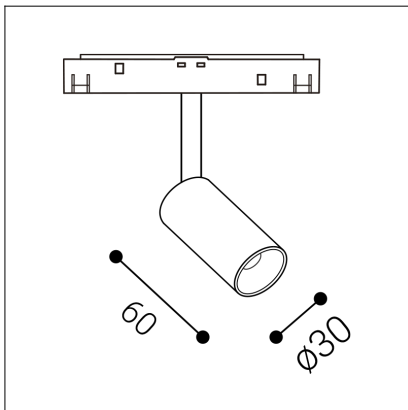

MAGO III XS, B

Code:	6095853
Color:	BLACK / 9005
Material:	ALUMINIUM/PMMA
Color temperature:	3000K/3500K/4000K
Lumen output:	240lm
Efficacy:	80lm/W
Color rendering index:	90+
SDCM:	< 3
Light beam angle:	36°
Light Source:	LED
Dimmable:	ON/OFF
LED lifetime:	L80B20 50.000h
Driver:	120 mA
Voltage / Frequency:	48V DC
Dimensions luminaire:	d30x60 mm
Product weight kg:	0.2
Packing carton:	36
Package dimensions:	195x145x40 mm