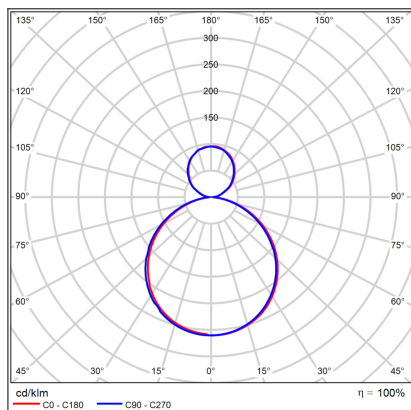

TORO 40 P/N, CF

Code:	1275878
Color:	COFFEE / 8025
Material:	ALUMINIUM/PC
Power:	32+8W
Color temperature:	2700K/3000K/4000K
Lumen output:	2400+600lm
Efficacy:	75lm/W
Color rendering index:	90+
SDCM:	< 3
Light beam angle:	160°
Light Source:	LED
Dimmable:	ON/OFF
LED lifetime:	L80B20 50.000h
Driver:	900 + 200 mA
Voltage / Frequency:	220-240V AC, 50-60Hz
Dimensions luminaire:	d400x55 + 30 mm
Product weight kg:	2.5
Package dimensions:	440x440x110 mm
Remark:	wall mountable - yes