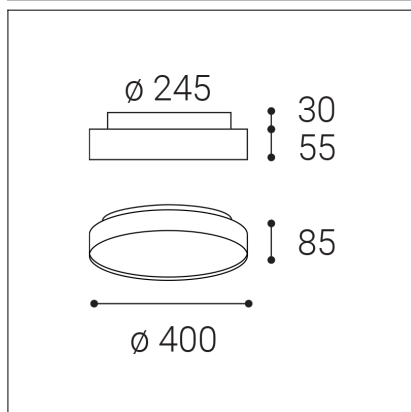

TORO 40 P/N, CF

Code:	1275878
Color:	COFFEE / 8025
Material:	ALUMINIUM/PC
Power:	32+8W
Color temperature:	2700K/3000K/4000K
Lumen output:	2400+600lm
Efficacy:	75lm/W
Color rendering index:	90+
SDCM:	< 3
Light beam angle:	160°
Light Source:	LED
Dimmable:	ON/OFF
LED lifetime:	L80B20 50.000h
Driver:	900 + 200 mA
Voltage / Frequency:	220-240V AC, 50-60Hz
Dimensions luminaire:	d400x55 + 30 mm
Product weight kg:	2.5
Package dimensions:	440x440x110 mm
Remark:	wall mountable - yes