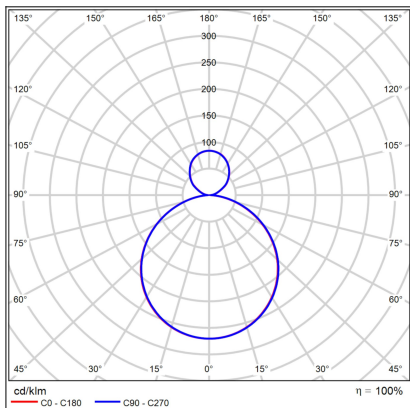

MOON 80 P/N-Z, B

Code: 3275073D

Color: BLACK / 9017

Material: METAL/PMMA

Power: 88W (76+12)

Color temperature: 2700K/3000K/4000K

Lumen output: 5320+840lm

Efficacy: 70lm/W

Color rendering index: 90+

SDCM: < 3

Light beam angle: 160°

Light Source: LED

Dimmable: DALI/PUSH

LED lifetime: L80B20 50.000h

Driver: 1900 + 300 mA

Voltage / Frequency: 220-240V AC, 50-60Hz

Dimensions luminaire: d800x70 mm

Product weight kg: 14

Length suspension: 2500 mm

Package dimensions: 860x860x95+660x660x120 mm