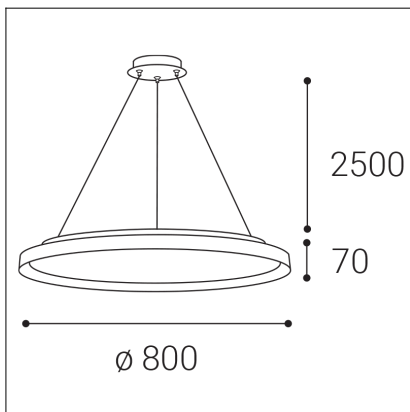

MOON 80 P/N-Z, B

Code: 3275073D

Color: BLACK / 9017

Material: METAL/PMMA

Power: 88W (76+12)

Color temperature: 2700K/3000K/4000K

Lumen output: 5320+840lm

Efficacy: 70lm/W

Dimensions luminaire: d800x70 mm

Product weight kg: 14

Length suspension: 2500 mm

Package dimensions: 860x860x95+660x660x120 mm