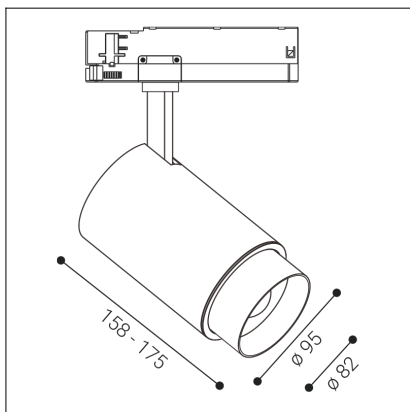

LEON, W

Code:	6095341DT
Color:	WHITE / 9003
Material:	ALUMINIUM/PMMA
Power:	35W
Color temperature:	4000K
Lumen output:	4725lm
Efficacy:	135lm/W
Color rendering index:	90+
SDCM:	< 3
Light beam angle:	15-60°
Light Source:	LED
Dimmable:	TRIAC
LED lifetime:	L80 B20 50.000h
Driver:	900 mA
Voltage / Frequency:	220-240V AC, 50-60Hz
Dimensions luminaire:	d95x175 mm
Product weight kg:	1.1
Package dimensions:	265x190x105 mm
Remark:	Compatible with GLOBAL, STUCCHI, POWERGEAR, EUTRAC, IVELA