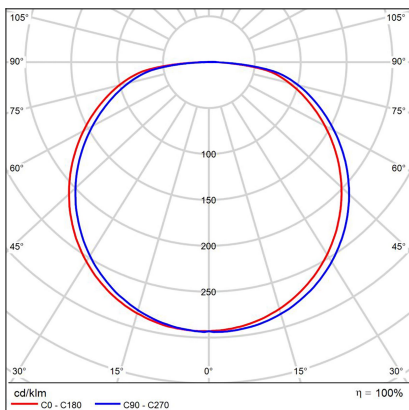

BELLA SLIM 28, B

Code: 1274573DT
Color: BLACK / 9017
Material: ALUMINIUM/PMMA
Power: 20W
Color temperature: 2700K/3000K/4000K
Lumen output: 1400lm
Efficacy: 70lm/W
Color rendering index: 90+
SDCM: < 3
Light beam angle: 160°
Light Source: LED
Dimmable: TRIAC
LED lifetime: L80B20 50.000h
Driver: 500 mA
Voltage / Frequency: 220-240V AC, 50-60Hz
Dimensions luminaire: d280x60 mm
Product weight kg: 1.4
Package dimensions: 320x320x70 mm
Remark: wall mountable - yes