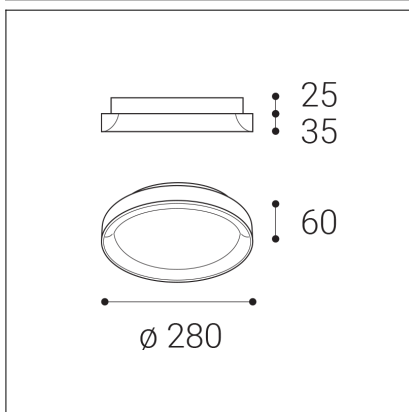

BELLA SLIM 28, B

Code: 1274573DT
Color: BLACK / 9017
Material: ALUMINIUM/PMMA
Power: 20W
Color temperature: 2700K/3000K/4000K
Lumen output: 1400lm
Efficacy: 70lm/W
Color rendering index: 90+
SDCM: < 3
Light beam angle: 160°
Light Source: LED
Dimmable: TRIAC
LED lifetime: L80B20 50.000h
Driver: 500 mA
Voltage / Frequency: 220-240V AC, 50-60Hz
Dimensions luminaire: d280x60 mm
Product weight kg: 1.4
Package dimensions: 320x320x70 mm
Remark: wall mountable - yes