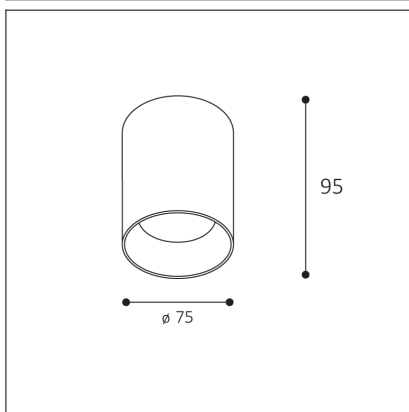

# TINY II M, G

<b>Code:</b>	1480457
<b>Color:</b>	GOLD / 1036
<b>Material:</b>	ALUMINIUM/PMMA
<b>Power:</b>	8W
<b>Color temperature:</b>	3000K/3500K/4000K
<b>Lumen output:</b>	720lm
<b>Efficacy:</b>	90lm/W
<b>Color rendering index:</b>	90+
<b>SDCM:</b>	< 3
<b>Light beam angle:</b>	38°
<b>Light Source:</b>	LED
<b>Dimmable:</b>	ON/OFF
<b>LED lifetime:</b>	L80 B20 50.000h
<b>Driver:</b>	200 mA
<b>Voltage / Frequency:</b>	220-240V AC, 50-60Hz
<b>Dimensions luminaire:</b>	d75x95 mm
<b>Product weight kg:</b>	0.4
<b>Packing carton:</b>	30
<b>Package dimensions:</b>	80x80x115 mm
<b>Remark:</b>	wall mountable - yes