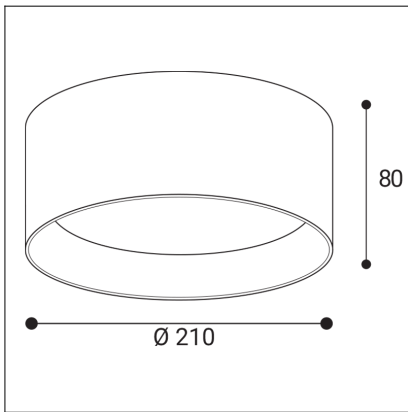

ZETA ON XL, G

Code:	1481557DT
Color:	GOLD / 1036
Material:	ALUMINIUM/PMMA
Power:	20-25W
Color temperature:	3000K/3500K/4000K
Lumen output:	1800-2250lm
Efficacy:	90lm/W
Color rendering index:	90+
SDCM:	< 3
Light beam angle:	90°
Light Source:	LED
Dimmable:	TRIAC
LED lifetime:	L80B20 50.000h
Driver:	500-600 mA
Voltage / Frequency:	220-240V AC, 50-60Hz
Dimensions luminaire:	d210x80 mm
Product weight kg:	1.1
Packing carton:	20
Package dimensions:	220x220x110 mm
Remark:	wall mountable - yes / switching driver 20-23-25W