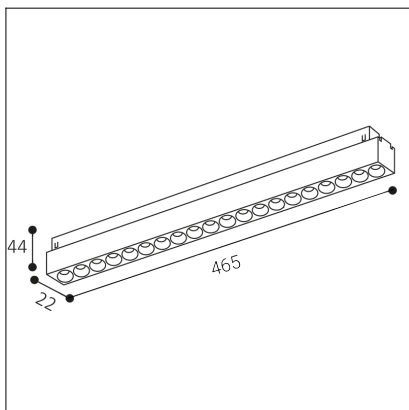

# MAGLASER III 46, B

<b>Code:</b>	6482453
<b>Color:</b>	BLACK / 9017
<b>Material:</b>	ALUMINIUM/PC
<b>Power:</b>	24W
<b>Color temperature:</b>	3000K/3500K/4000K
<b>Lumen output:</b>	1800lm
<b>Efficacy:</b>	75lm/W
<b>Color rendering index:</b>	90+
<b>SDCM:</b>	< 3
<b>Light beam angle:</b>	38°
<b>Unified Glare Rating:</b>	< 16
<b>Light Source:</b>	LED
<b>Dimmable:</b>	ON/OFF
<b>LED lifetime:</b>	L80B20 50.000h
<b>Voltage / Frequency:</b>	48V DC
<b>Dimensions luminaire:</b>	462x22x44 mm
<b>Product weight kg:</b>	0.4
<b>Packing carton:</b>	36
<b>Package dimensions:</b>	480x50x30 mm