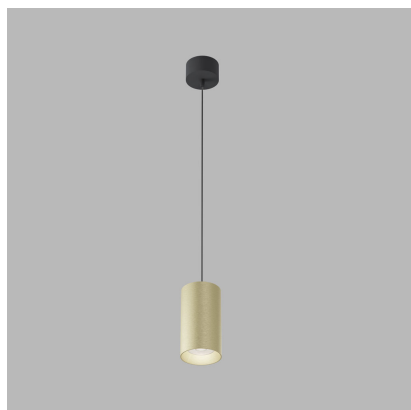

# TINY II L Z, G

|                               |                         |
|-------------------------------|-------------------------|
| <b>Code:</b>                  | 3480557                 |
| <b>Color:</b>                 | GOLD / 1036             |
| <b>Material:</b>              | ALUMINIUM/PMMA          |
| <b>Power:</b>                 | 8W                      |
| <b>Color temperature:</b>     | 3000K/3500K/4000K       |
| <b>Lumen output:</b>          | 720lm                   |
| <b>Efficacy:</b>              | 90lm/W                  |
| <b>Color rendering index:</b> | 90+                     |
| <b>SDCM:</b>                  | < 3                     |
| <b>Light beam angle:</b>      | 38°                     |
| <b>Light Source:</b>          | LED                     |
| <b>Dimmable:</b>              | ON/OFF                  |
| <b>LED lifetime:</b>          | L80 B20 50.000h         |
| <b>Driver:</b>                | 200 mA                  |
| <b>Voltage / Frequency:</b>   | 220-240V AC, 50-60Hz    |
| <b>Dimensions luminaire:</b>  | d75x134 mm              |
| <b>Product weight kg:</b>     | 0.6                     |
| <b>Length suspension:</b>     | 2000 mm                 |
| <b>Package dimensions:</b>    | 80x80x115+140x120x70 mm |