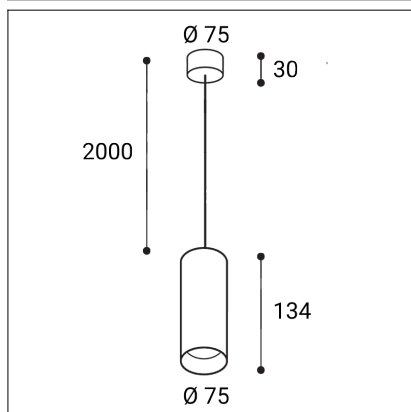

# TINY II L Z, G

|                               |                         |
|-------------------------------|-------------------------|
| <b>Code:</b>                  | 3480557                 |
| <b>Color:</b>                 | GOLD / 1036             |
| <b>Material:</b>              | ALUMINIUM/PMMA          |
| <b>Power:</b>                 | 8W                      |
| <b>Color temperature:</b>     | 3000K/3500K/4000K       |
| <b>Lumen output:</b>          | 720lm                   |
| <b>Efficacy:</b>              | 90lm/W                  |
| <b>Color rendering index:</b> | 90+                     |
| <b>SDCM:</b>                  | < 3                     |
| <b>Light beam angle:</b>      | 38°                     |
| <b>Light Source:</b>          | LED                     |
| <b>Dimmable:</b>              | ON/OFF                  |
| <b>LED lifetime:</b>          | L80 B20 50.000h         |
| <b>Driver:</b>                | 200 mA                  |
| <b>Voltage / Frequency:</b>   | 220-240V AC, 50-60Hz    |
| <b>Dimensions luminaire:</b>  | d75x134 mm              |
| <b>Product weight kg:</b>     | 0.6                     |
| <b>Length suspension:</b>     | 2000 mm                 |
| <b>Package dimensions:</b>    | 80x80x115+140x120x70 mm |