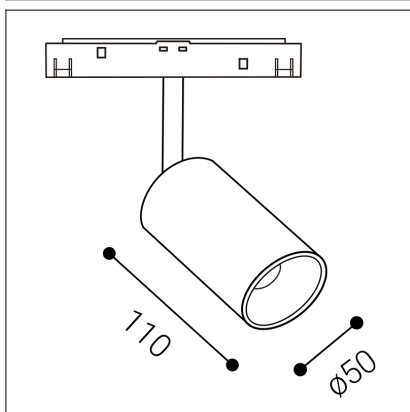

MAGO III M, B

Code:	6096083DTW
Color:	BLACK / 9005
Material:	ALUMINIUM/PMMA
Color temperature:	2700K-6500K
Lumen output:	800lm
Efficacy:	80lm/W
Color rendering index:	90+
SDCM:	< 3
Light beam angle:	36°
Light Source:	LED
Dimmable:	DALI TW
LED lifetime:	L80B20 50.000h
Driver:	250 mA
Voltage / Frequency:	48V DC
Dimensions luminaire:	d50x110 mm
Product weight kg:	0.3
Packing carton:	24
Package dimensions:	190x190x60 mm