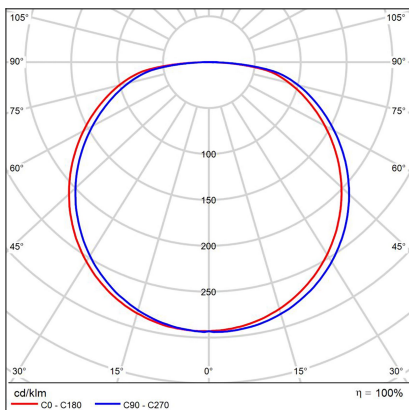

BELLA SLIM 58, G

Code: 1273177

Color: GOLD / 1036

Material: ALUMINIUM/PMMA

Power: 48W

Color temperature: 2700K/3000K/4000K

Lumen output: 3360lm

Efficacy: 70lm/W

Color rendering index: 90+

SDCM: < 3

Light beam angle: 160°

Light Source: LED

Dimmable: ON/OFF

LED lifetime: L80B20 50.000h

Driver: 1200 mA

Voltage / Frequency: 220-240V AC, 50-60Hz

Dimensions luminaire: d580x60 mm

Product weight kg: 3.5

Package dimensions: 620x620x90 mm

Remark: wall mountable - yes

5
year
warranty