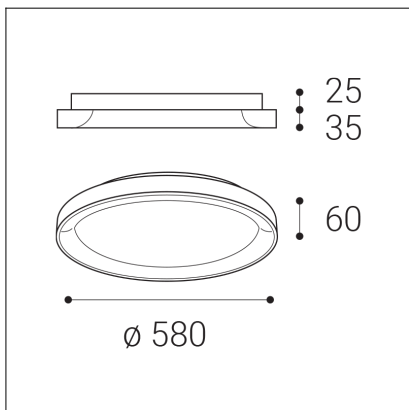

BELLA SLIM 58, G

Code: 1273177

Color: GOLD / 1036

Material: ALUMINIUM/PMMA

Power: 48W

Color temperature: 2700K/3000K/4000K

Lumen output: 3360lm

Efficacy: 70lm/W

Dimensions luminaire: d580x60 mm

Product weight kg: 3.5

Package dimensions: 620x620x90 mm

Remark: wall mountable - yes

5
year
warranty