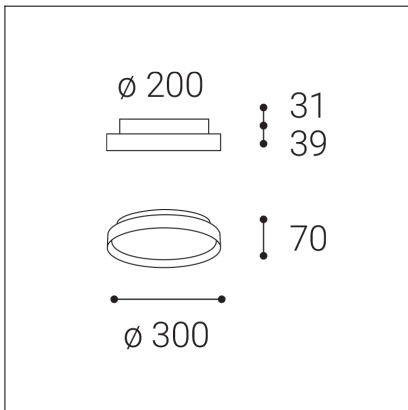

MOON 30, G

Code:	1276177DT
Color:	GOLD / 1036
Material:	METAL/PMMA
Power:	25W (20+5)
Color temperature:	2700K/3000K/4000K
Lumen output:	1400+350lm
Efficacy:	70lm/W
Color rendering index:	90+
SDCM:	< 3
Light beam angle:	160°
Light Source:	LED
Dimmable:	TRIAC
LED lifetime:	L80B20 50.000h
Driver:	500 + 150 mA
Voltage / Frequency:	220-240V AC, 50-60Hz
Dimensions luminaire:	d300x70 mm
Product weight kg:	2.4
Package dimensions:	360x360x95 mm
Remark:	wall mountable - yes