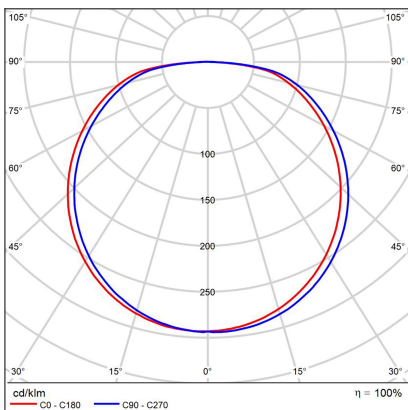

# BELLA SLIM 98 P-Z, N

<b>Code:</b> 3273376DT
<b>Color:</b> NICKEL / 7032
<b>Material:</b> ALUMINIUM/PMMA
<b>Power:</b> 80W
<b>Color temperature:</b> 2700K/3000K/4000K
<b>Lumen output:</b> 5600lm
<b>Efficacy:</b> 70lm/W
<b>Color rendering index:</b> 90+
<b>SDCM:</b> < 3
<b>Light beam angle:</b> 160°
<b>Light Source:</b> LED
<b>Dimmable:</b> TRIAC
<b>LED lifetime:</b> L80B20 50.000h
<b>Driver:</b> 2x 950 mA
<b>Voltage / Frequency:</b> 220-240V AC, 50-60Hz
<b>Dimensions luminaire:</b> d980x35 mm
<b>Product weight kg:</b> 5.2
<b>Length suspension:</b> 2500 mm
<b>Package dimensions:</b> 1050x1050x100 mm