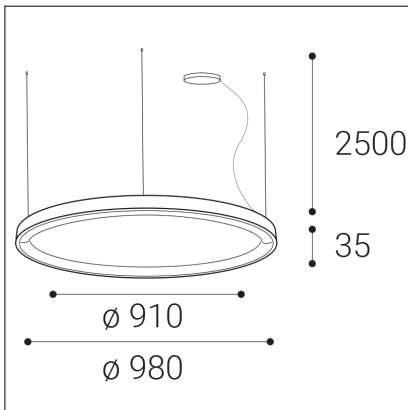

# BELLA SLIM 98 P-Z, N

<b>Code:</b> 3273376DT
<b>Color:</b> NICKEL / 7032
<b>Material:</b> ALUMINIUM/PMMA
<b>Power:</b> 80W
<b>Color temperature:</b> 2700K/3000K/4000K
<b>Lumen output:</b> 5600lm
<b>Efficacy:</b> 70lm/W
<b>Color rendering index:</b> 90+
<b>SDCM:</b> < 3
<b>Light beam angle:</b> 160°
<b>Light Source:</b> LED
<b>Dimmable:</b> TRIAC
<b>LED lifetime:</b> L80B20 50.000h
<b>Driver:</b> 2x 950 mA
<b>Voltage / Frequency:</b> 220-240V AC, 50-60Hz
<b>Dimensions luminaire:</b> d980x35 mm
<b>Product weight kg:</b> 5.2
<b>Length suspension:</b> 2500 mm
<b>Package dimensions:</b> 1050x1050x100 mm