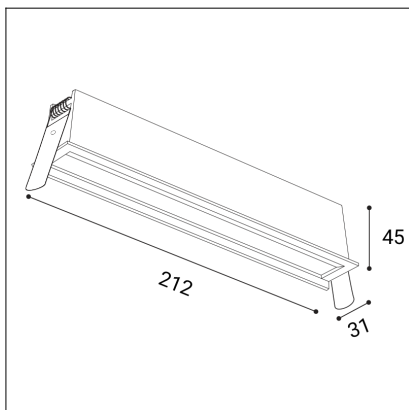

# RIVA MINI WW 12, B

<b>Code:</b>	2560553
<b>Color:</b>	BLACK / 9005
<b>Material:</b>	ALUMINIUM/PC
<b>Power:</b>	20W
<b>Color temperature:</b>	3000K/3500K/4000K
<b>Lumen output:</b>	1600lm
<b>Efficacy:</b>	80lm/W
<b>Color rendering index:</b>	90+
<b>SDCM:</b>	< 3
<b>Light beam angle:</b>	AS 36°
<b>Light Source:</b>	LED
<b>Dimmable:</b>	ON/OFF
<b>LED lifetime:</b>	L80B20 50.000h
<b>Driver:</b>	500 mA
<b>Voltage / Frequency:</b>	220-240V AC, 50-60Hz
<b>Dimensions luminaire:</b>	212x31x45 mm
<b>Installation hole:</b>	207 x 27 mm
<b>Product weight kg:</b>	0.35
<b>Packing carton:</b>	32
<b>Package dimensions:</b>	265x60x55 mm