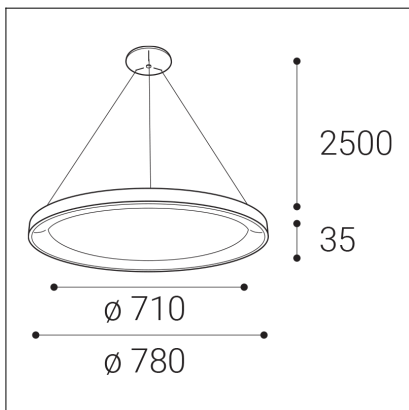

BELLA SLIM 78 P-Z, N

Code:	3271976D
Color:	NICKEL / 7032
Material:	ALUMINIUM/PMMA
Power:	60W
Color temperature:	2700K/3000K/4000K
Lumen output:	4200lm
Efficacy:	70lm/W
Color rendering index:	90+
SDCM:	< 3
Light beam angle:	160°
Light Source:	LED
Dimmable:	DALI/PUSH
LED lifetime:	L80B20 50.000h
Driver:	1400 mA
Voltage / Frequency:	220-240V AC, 50-60Hz
Dimensions luminaire:	d780x35 mm
Product weight kg:	2.6
Length suspension:	2500 mm
Package dimensions:	820x820x95 mm