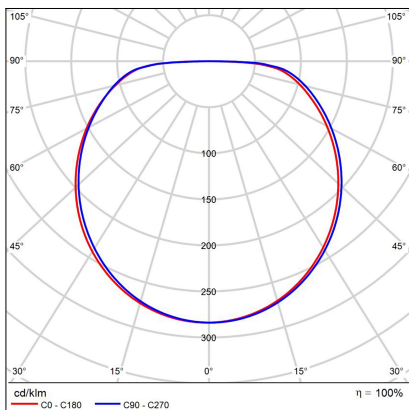

BELLA SLIM 78 P-Z, N

Code:	3271976D
Color:	NICKEL / 7032
Material:	ALUMINIUM/PMMA
Power:	60W
Color temperature:	2700K/3000K/4000K
Lumen output:	4200lm
Efficacy:	70lm/W
Color rendering index:	90+
SDCM:	< 3
Light beam angle:	160°
Light Source:	LED
Dimmable:	DALI/PUSH
LED lifetime:	L80B20 50.000h
Driver:	1400 mA
Voltage / Frequency:	220-240V AC, 50-60Hz
Dimensions luminaire:	d780x35 mm
Product weight kg:	2.6
Length suspension:	2500 mm
Package dimensions:	820x820x95 mm