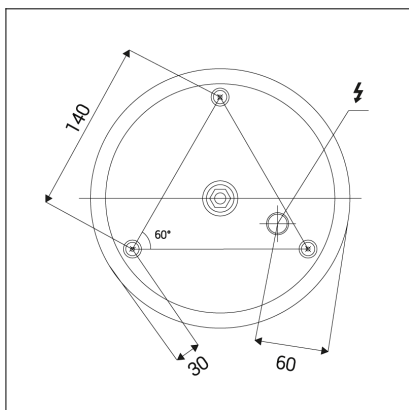

BELLA SLIM 78 P-Z, N

Code:	3271976D
Color:	NICKEL / 7032
Material:	ALUMINIUM/PMMA
Power:	60W
Color temperature:	2700K/3000K/4000K
Lumen output:	4200lm
Efficacy:	70lm/W
Color rendering index:	90+
SDCM:	< 3
Light beam angle:	160°
Light Source:	LED
Dimmable:	DALI/PUSH
LED lifetime:	L80B20 50.000h
Driver:	1400 mA
Voltage / Frequency:	220-240V AC, 50-60Hz
Dimensions luminaire:	d780x35 mm
Product weight kg:	2.6
Length suspension:	2500 mm
Package dimensions:	820x820x95 mm