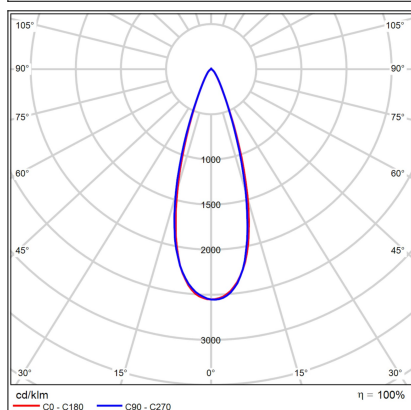

# TINY II M Z, G

<b>Code:</b>	3480457D
<b>Color:</b>	GOLD / 1036
<b>Material:</b>	ALUMINIUM/PMMA
<b>Power:</b>	8W
<b>Color temperature:</b>	3000K/3500K/4000K
<b>Lumen output:</b>	720lm
<b>Efficacy:</b>	90lm/W
<b>Color rendering index:</b>	90+
<b>SDCM:</b>	< 3
<b>Light beam angle:</b>	38°
<b>Light Source:</b>	LED
<b>Dimmable:</b>	DALI/PUSH
<b>LED lifetime:</b>	L80 B20 50.000h
<b>Driver:</b>	200 mA
<b>Voltage / Frequency:</b>	220-240V AC, 50-60Hz
<b>Dimensions luminaire:</b>	d75x95 mm
<b>Product weight kg:</b>	0.6
<b>Length suspension:</b>	2000 mm
<b>Package dimensions:</b>	80x80x115+140x120x70 mm