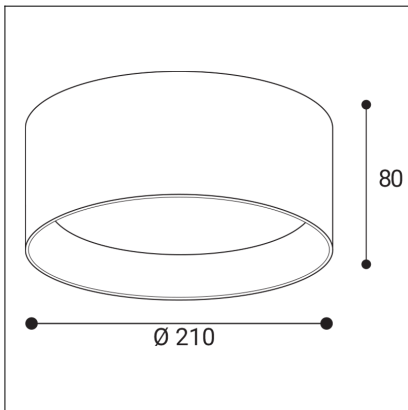

ZETA ON XL, N

Code:	1481526DT
Color:	NICKEL / 7032
Material:	ALUMINIUM/PMMA
Power:	20-25W
Color temperature:	2700K
Lumen output:	1800-2250lm
Efficacy:	90lm/W
Color rendering index:	90+
SDCM:	< 3
Light beam angle:	90°
Light Source:	LED
Dimmable:	TRIAC
LED lifetime:	L80B20 50.000h
Driver:	500-600 mA
Voltage / Frequency:	220-240V AC, 50-60Hz
Dimensions luminaire:	d210x80 mm
Product weight kg:	1.1
Package dimensions:	220x220x110 mm
Remark:	wall mountable - yes / switching driver 20-23-25W