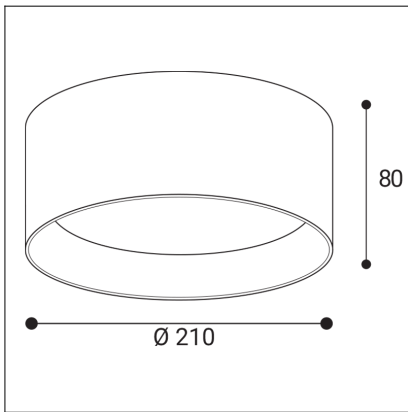

ZETA ON XL, CF

Code:	1481558D
Color:	COFFEE / 8025
Material:	ALUMINIUM/PMMA
Power:	25W
Color temperature:	3000K/3500K/4000K
Lumen output:	2250lm
Efficacy:	90lm/W
Color rendering index:	90+
SDCM:	< 3
Light beam angle:	90°
Light Source:	LED
Dimmable:	DALI/PUSH
LED lifetime:	L80B20 50.000h
Driver:	600 mA
Voltage / Frequency:	220-240V AC, 50-60Hz
Dimensions luminaire:	d210x80 mm
Product weight kg:	1.1
Package dimensions:	220x220x110 mm
Remark:	wall mountable - yes