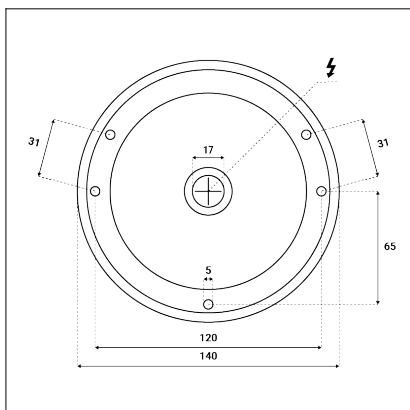

# ZETA ON M, B

<b>Code:</b>	1480323D
<b>Color:</b>	BLACK / 9017
<b>Material:</b>	ALUMINIUM/PMMA
<b>Power:</b>	15W
<b>Color temperature:</b>	2700K
<b>Lumen output:</b>	1350lm
<b>Efficacy:</b>	90lm/W
<b>Color rendering index:</b>	90+
<b>SDCM:</b>	< 3
<b>Light beam angle:</b>	90°
<b>Light Source:</b>	LED
<b>Dimmable:</b>	DALI/PUSH
<b>LED lifetime:</b>	L80B20 50.000h
<b>Driver:</b>	350 mA
<b>Voltage / Frequency:</b>	220-240V AC, 50-60Hz
<b>Dimensions luminaire:</b>	d140x70 mm
<b>Product weight kg:</b>	0.7
<b>Package dimensions:</b>	150x150x90 mm
<b>Remark:</b>	wall mountable - yes