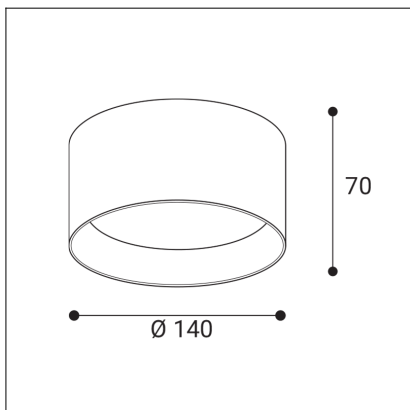

# ZETA ON M, B

<b>Code:</b>	1480323D
<b>Color:</b>	BLACK / 9017
<b>Material:</b>	ALUMINIUM/PMMA
<b>Power:</b>	15W
<b>Color temperature:</b>	2700K
<b>Lumen output:</b>	1350lm
<b>Efficacy:</b>	90lm/W
<b>Color rendering index:</b>	90+
<b>SDCM:</b>	< 3
<b>Light beam angle:</b>	90°
<b>Light Source:</b>	LED
<b>Dimmable:</b>	DALI/PUSH
<b>LED lifetime:</b>	L80B20 50.000h
<b>Driver:</b>	350 mA
<b>Voltage / Frequency:</b>	220-240V AC, 50-60Hz
<b>Dimensions luminaire:</b>	d140x70 mm
<b>Product weight kg:</b>	0.7
<b>Package dimensions:</b>	150x150x90 mm
<b>Remark:</b>	wall mountable - yes