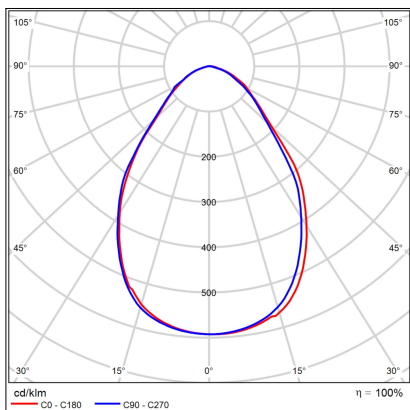

# ZETA ON M, B

<b>Code:</b>	1480323D
<b>Color:</b>	BLACK / 9017
<b>Material:</b>	ALUMINIUM/PMMA
<b>Power:</b>	15W
<b>Color temperature:</b>	2700K
<b>Lumen output:</b>	1350lm
<b>Efficacy:</b>	90lm/W
<b>Color rendering index:</b>	90+
<b>SDCM:</b>	< 3
<b>Light beam angle:</b>	90°
<b>Light Source:</b>	LED
<b>Dimmable:</b>	DALI/PUSH
<b>LED lifetime:</b>	L80B20 50.000h
<b>Driver:</b>	350 mA
<b>Voltage / Frequency:</b>	220-240V AC, 50-60Hz
<b>Dimensions luminaire:</b>	d140x70 mm
<b>Product weight kg:</b>	0.7
<b>Package dimensions:</b>	150x150x90 mm
<b>Remark:</b>	wall mountable - yes