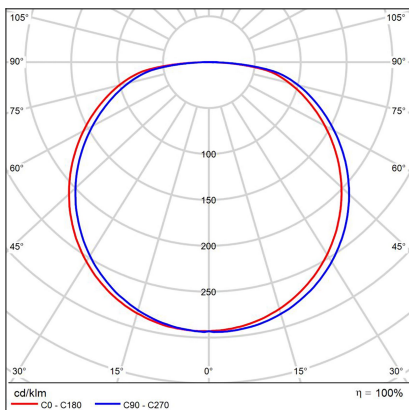

BELLA SLIM 58, B

Code:	1273173
Color:	BLACK / 9017
Material:	ALUMINIUM/PMMA
Power:	48W
Color temperature:	2700K/3000K/4000K
Lumen output:	3360lm
Efficacy:	70lm/W
Color rendering index:	90+
SDCM:	< 3
Light beam angle:	160°
Light Source:	LED
Dimmable:	ON/OFF
LED lifetime:	L80B20 50.000h
Driver:	1200 mA
Voltage / Frequency:	220-240V AC, 50-60Hz
Dimensions luminaire:	d580x60 mm
Product weight kg:	3.5
Package dimensions:	620x620x90 mm
Remark:	wall mountable - yes