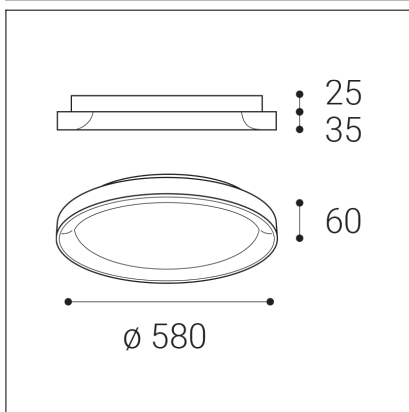

BELLA SLIM 58, B

Code:	1273173
Color:	BLACK / 9017
Material:	ALUMINIUM/PMMA
Power:	48W
Color temperature:	2700K/3000K/4000K
Lumen output:	3360lm
Efficacy:	70lm/W
Color rendering index:	90+
SDCM:	< 3
Light beam angle:	160°
Light Source:	LED
Dimmable:	ON/OFF
LED lifetime:	L80B20 50.000h
Driver:	1200 mA
Voltage / Frequency:	220-240V AC, 50-60Hz
Dimensions luminaire:	d580x60 mm
Product weight kg:	3.5
Package dimensions:	620x620x90 mm
Remark:	wall mountable - yes