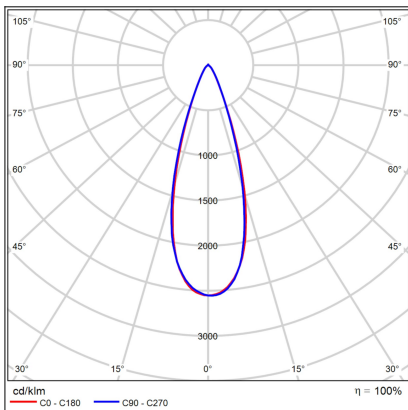

TINY II M, W

Code: 1480421DT
Color: WHITE / 9016
Material: ALUMINIUM/PMMA
Power: 11W
Color temperature: 2700K
Lumen output: 970lm
Efficacy: 90lm/W
Color rendering index: 90+
SDCM: < 3
Light beam angle: 38°
Light Source: LED
Dimmable: TRIAC
LED lifetime: L80 B20 50.000h
Driver: 260 mA
Voltage / Frequency: 220-240V AC, 50-60Hz
Dimensions luminaire: d75x95 mm
Product weight kg: 0.4
Package dimensions: 80x80x115 mm
Remark: wall mountable - yes