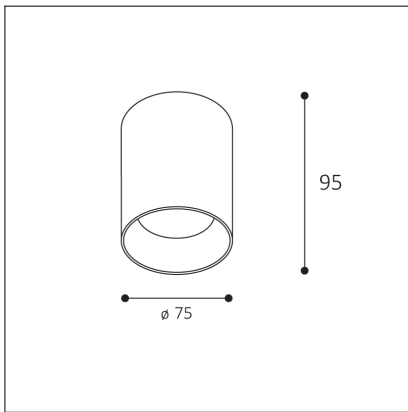

TINY II M, W

Code: 1480421DT
Color: WHITE / 9016
Material: ALUMINIUM/PMMA
Power: 11W
Color temperature: 2700K
Lumen output: 970lm
Efficacy: 90lm/W
Color rendering index: 90+
SDCM: < 3
Light beam angle: 38°
Light Source: LED
Dimmable: TRIAC
LED lifetime: L80 B20 50.000h
Driver: 260 mA
Voltage / Frequency: 220-240V AC, 50-60Hz
Dimensions luminaire: d75x95 mm
Product weight kg: 0.4
Package dimensions: 80x80x115 mm
Remark: wall mountable - yes