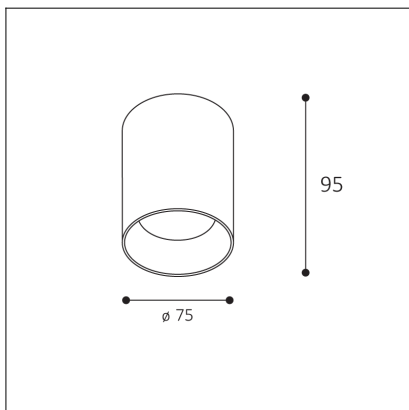

TINY II M, CF

Code:	1480428DT
Color:	COFFEE / 8025
Material:	ALUMINIUM/PMMA
Power:	11W
Color temperature:	2700K
Lumen output:	970lm
Efficacy:	90lm/W
Color rendering index:	90+
SDCM:	< 3
Light beam angle:	38°
Light Source:	LED
Dimmable:	TRIAC
LED lifetime:	L80 B20 50.000h
Driver:	260 mA
Voltage / Frequency:	220-240V AC, 50-60Hz
Dimensions luminaire:	d75x95 mm
Product weight kg:	0.4
Package dimensions:	80x80x115 mm
Remark:	wall mountable - yes