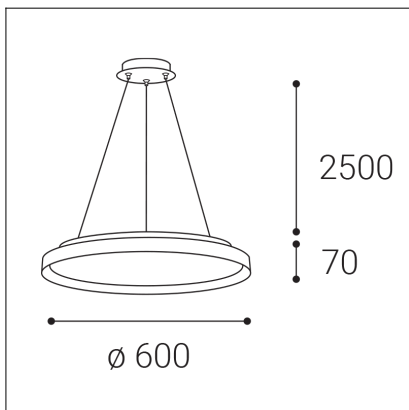

MOON 60 P/N-Z, B

Code:	3274973DT
Color:	BLACK / 9017
Material:	METAL/PMMA
Power:	60W (50+10)
Color temperature:	2700K/3000K/4000K
Lumen output:	3500+700lm
Efficacy:	70lm/W
Color rendering index:	90+
SDCM:	< 3
Light beam angle:	160°
Light Source:	LED
Dimmable:	TRIAC
LED lifetime:	L80B20 50.000h
Driver:	1200 + 250 mA
Voltage / Frequency:	220-240V AC, 50-60Hz
Dimensions luminaire:	d600x70 mm
Product weight kg:	8
Length suspension:	2500 mm
Package dimensions:	660x660x95+460x460x120 mm