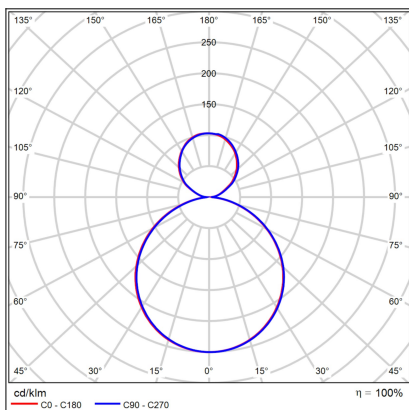

MOON 60 P/N-Z, B

Code:	3274973DT
Color:	BLACK / 9017
Material:	METAL/PMMA
Power:	60W (50+10)
Color temperature:	2700K/3000K/4000K
Lumen output:	3500+700lm
Efficacy:	70lm/W
Color rendering index:	90+
SDCM:	< 3
Light beam angle:	160°
Light Source:	LED
Dimmable:	TRIAC
LED lifetime:	L80B20 50.000h
Driver:	1200 + 250 mA
Voltage / Frequency:	220-240V AC, 50-60Hz
Dimensions luminaire:	d600x70 mm
Product weight kg:	8
Length suspension:	2500 mm
Package dimensions:	660x660x95+460x460x120 mm