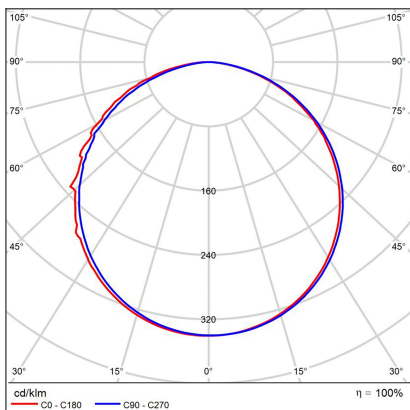

MILO 60, B

Code:	1272373DT
Color:	BLACK / 9017
Material:	METAL/PMMA
Power:	60W
Color temperature:	2700K/3000K/4000K
Lumen output:	4000lm
Efficacy:	67lm/W
Color rendering index:	90+
SDCM:	< 3
Light beam angle:	160°
Light Source:	LED
Dimmable:	TRIAC
LED lifetime:	L80B20 50.000h
Driver:	1400 mA
Voltage / Frequency:	220-240V AC, 50-60Hz
Dimensions luminaire:	600x600x80 mm
Product weight kg:	5.5
Package dimensions:	660x660x120 mm