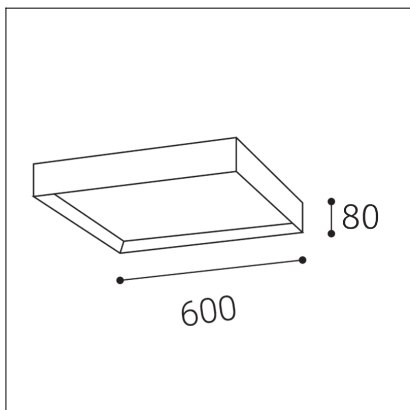

MILO 60, B

Code:	1272373DT
Color:	BLACK / 9017
Material:	METAL/PMMA
Power:	60W
Color temperature:	2700K/3000K/4000K
Lumen output:	4000lm
Efficacy:	67lm/W
Color rendering index:	90+
SDCM:	< 3
Light beam angle:	160°
Light Source:	LED
Dimmable:	TRIAC
LED lifetime:	L80B20 50.000h
Driver:	1400 mA
Voltage / Frequency:	220-240V AC, 50-60Hz
Dimensions luminaire:	600x600x80 mm
Product weight kg:	5.5
Package dimensions:	660x660x120 mm