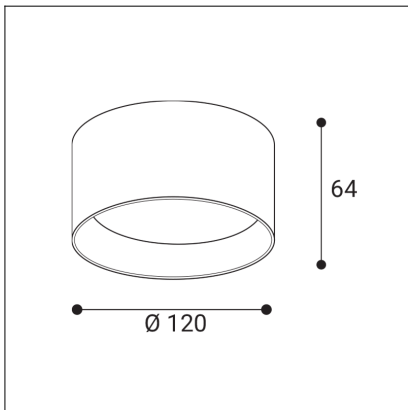

# ZETA ON S, CF

<b>Code:</b>	1480228D
<b>Color:</b>	COFFEE / 8025
<b>Material:</b>	ALUMINIUM/PMMA
<b>Power:</b>	15W
<b>Color temperature:</b>	2700K
<b>Lumen output:</b>	1350lm
<b>Efficacy:</b>	90lm/W
<b>Color rendering index:</b>	90+
<b>SDCM:</b>	< 3
<b>Light beam angle:</b>	90°
<b>Light Source:</b>	LED
<b>Dimmable:</b>	DALI/PUSH
<b>LED lifetime:</b>	L80B20 50.000h
<b>Driver:</b>	350 mA
<b>Voltage / Frequency:</b>	220-240V AC, 50-60Hz
<b>Dimensions luminaire:</b>	d120x64 mm
<b>Product weight kg:</b>	0.54
<b>Package dimensions:</b>	130x130x85 mm
<b>Remark:</b>	wall mountable - yes