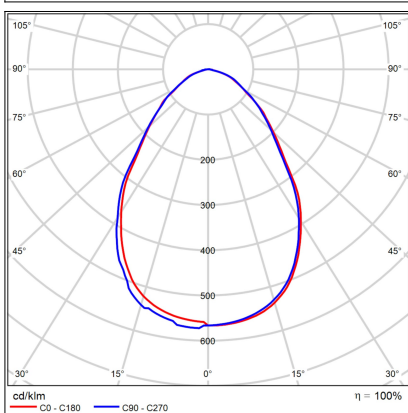

# ZETA ON S, CF

<b>Code:</b>	1480228D
<b>Color:</b>	COFFEE / 8025
<b>Material:</b>	ALUMINIUM/PMMA
<b>Power:</b>	15W
<b>Color temperature:</b>	2700K
<b>Lumen output:</b>	1350lm
<b>Efficacy:</b>	90lm/W
<b>Color rendering index:</b>	90+
<b>SDCM:</b>	< 3
<b>Light beam angle:</b>	90°
<b>Light Source:</b>	LED
<b>Dimmable:</b>	DALI/PUSH
<b>LED lifetime:</b>	L80B20 50.000h
<b>Driver:</b>	350 mA
<b>Voltage / Frequency:</b>	220-240V AC, 50-60Hz
<b>Dimensions luminaire:</b>	d120x64 mm
<b>Product weight kg:</b>	0.54
<b>Package dimensions:</b>	130x130x85 mm
<b>Remark:</b>	wall mountable - yes