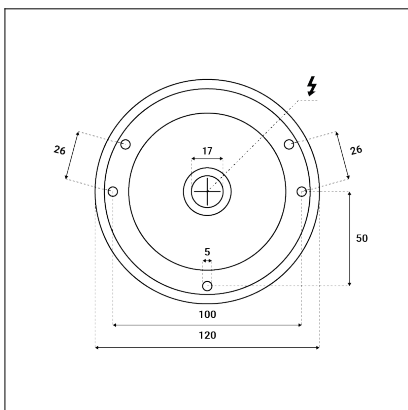

# ZETA ON S, CF

<b>Code:</b>	1480228D
<b>Color:</b>	COFFEE / 8025
<b>Material:</b>	ALUMINIUM/PMMA
<b>Power:</b>	15W
<b>Color temperature:</b>	2700K
<b>Lumen output:</b>	1350lm
<b>Efficacy:</b>	90lm/W
<b>Color rendering index:</b>	90+
<b>SDCM:</b>	< 3
<b>Light beam angle:</b>	90°
<b>Light Source:</b>	LED
<b>Dimmable:</b>	DALI/PUSH
<b>LED lifetime:</b>	L80B20 50.000h
<b>Driver:</b>	350 mA
<b>Voltage / Frequency:</b>	220-240V AC, 50-60Hz
<b>Dimensions luminaire:</b>	d120x64 mm
<b>Product weight kg:</b>	0.54
<b>Package dimensions:</b>	130x130x85 mm
<b>Remark:</b>	wall mountable - yes