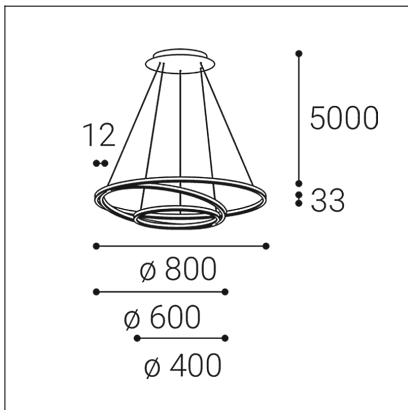

CIRCLE 3 P-Z, N

Code: 3271176D
Color: NICKEL / 7032
Material: ALUMINIUM/PMMA
Power: 136W
Color temperature: 2700K/3000K/4000K
Lumen output: 12104lm
Efficacy: 89lm/W
Color rendering index: 90+
SDCM: < 3
Light beam angle: 160°
Light Source: LED
Dimmable: DALI/PUSH
LED lifetime: L80B20 50.000h
Driver: 750 + 1050 + 1400 mA
Voltage / Frequency: 220-240V AC, 50-60Hz
Dimensions luminaire: d800x33 mm
Product weight kg: 4.5
Packing carton: 1
Length suspension: 5000 mm
Package dimensions: 865x875x105 mm