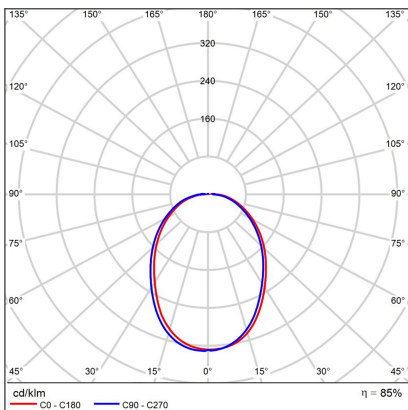

CIRCLE 3 P-Z, N

Code: 3271176D
Color: NICKEL / 7032
Material: ALUMINIUM/PMMA
Power: 136W
Color temperature: 2700K/3000K/4000K
Lumen output: 12104lm
Efficacy: 89lm/W
Color rendering index: 90+
SDCM: < 3
Light beam angle: 160°
Light Source: LED
Dimmable: DALI/PUSH
LED lifetime: L80B20 50.000h
Driver: 750 + 1050 + 1400 mA
Voltage / Frequency: 220-240V AC, 50-60Hz
Dimensions luminaire: d800x33 mm
Product weight kg: 4.5
Packing carton: 1
Length suspension: 5000 mm
Package dimensions: 865x875x105 mm