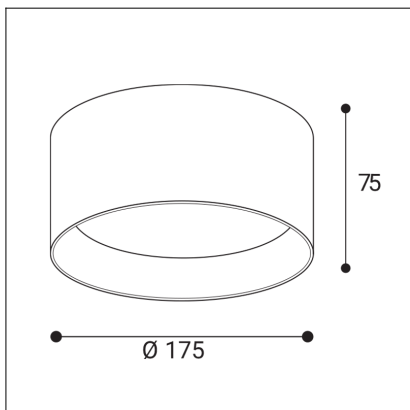

ZETA ON L, N

Code:	1481456D
Color:	NICKEL / 7032
Material:	ALUMINIUM/PMMA
Power:	20W
Color temperature:	3000K/3500K/4000K
Lumen output:	1800lm
Efficacy:	90lm/W
Color rendering index:	90+
SDCM:	< 3
Light beam angle:	90°
Light Source:	LED
Dimmable:	DALI/PUSH
LED lifetime:	L80B20 50.000h
Driver:	500 mA
Voltage / Frequency:	220-240V AC, 50-60Hz
Dimensions luminaire:	d175x75 mm
Product weight kg:	0.9
Package dimensions:	190x190x95 mm
Remark:	wall mountable - yes