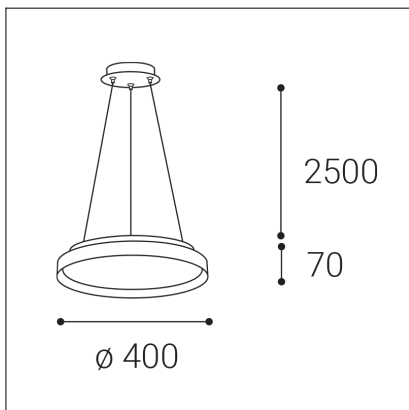

MOON 40 P/N-Z, BCH

Code:	32748737DT
Color:	BLACK/CHAMPAGNE / 9017/1036
Material:	METAL/PMMA
Power:	36W (30+6)
Color temperature:	2700K/3000K/4000K
Lumen output:	2100+420lm
Efficacy:	70lm/W
Color rendering index:	90+
SDCM:	< 3
Light beam angle:	160°
Light Source:	LED
Dimmable:	TRIAC
LED lifetime:	L80B20 50.000h
Driver:	750 + 200 mA
Voltage / Frequency:	220-240V AC, 50-60Hz
Dimensions luminaire:	d400x70 mm
Product weight kg:	3.9
Length suspension:	2500 mm
Package dimensions:	460x460x95+270x270x100 mm