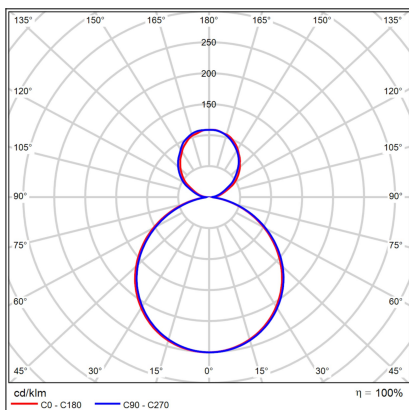

MOON 40 P/N-Z, BCH

Code:	32748737DT
Color:	BLACK/CHAMPAGNE / 9017/1036
Material:	METAL/PMMA
Power:	36W (30+6)
Color temperature:	2700K/3000K/4000K
Lumen output:	2100+420lm
Efficacy:	70lm/W
Color rendering index:	90+
SDCM:	< 3
Light beam angle:	160°
Light Source:	LED
Dimmable:	TRIAC
LED lifetime:	L80B20 50.000h
Driver:	750 + 200 mA
Voltage / Frequency:	220-240V AC, 50-60Hz
Dimensions luminaire:	d400x70 mm
Product weight kg:	3.9
Length suspension:	2500 mm
Package dimensions:	460x460x95+270x270x100 mm