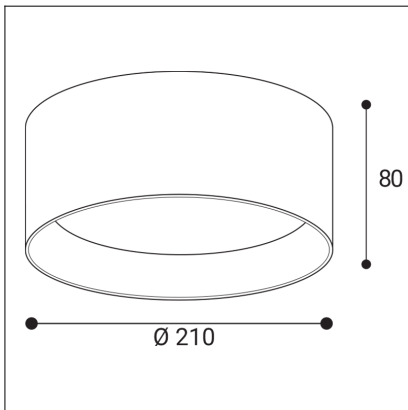

# ZETA ON XL, B

<b>Code:</b>	1481523DT
<b>Color:</b>	BLACK / 9017
<b>Material:</b>	ALUMINIUM/PMMA
<b>Power:</b>	20-25W
<b>Color temperature:</b>	2700K
<b>Lumen output:</b>	1800-2250lm
<b>Efficacy:</b>	90lm/W
<b>Color rendering index:</b>	90+
<b>SDCM:</b>	< 3
<b>Light beam angle:</b>	90°
<b>Light Source:</b>	LED
<b>Dimmable:</b>	TRIAC
<b>LED lifetime:</b>	L80B20 50.000h
<b>Driver:</b>	500-600 mA
<b>Voltage / Frequency:</b>	220-240V AC, 50-60Hz
<b>Dimensions luminaire:</b>	d210x80 mm
<b>Product weight kg:</b>	1.1
<b>Package dimensions:</b>	220x220x110 mm
<b>Remark:</b>	wall mountable - yes / switching driver 20-23-25W