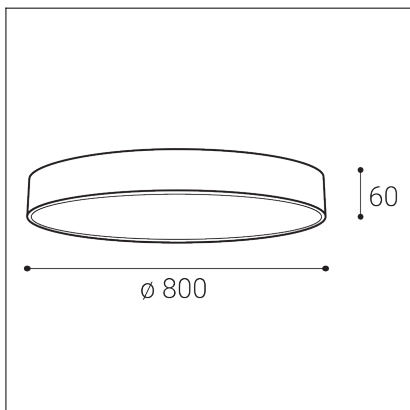

MONO SLIM 80, B

Code: 1274473DT
Color: BLACK / 9017
Material: METAL/PMMA
Power: 80W
Color temperature: 2700K/3000K/4000K
Lumen output: 5600lm
Efficacy: 70lm/W
Color rendering index: 90+
SDCM: < 3
Light beam angle: 160°
Light Source: LED
Dimmable: TRIAC
LED lifetime: L80B20 50.000h
Driver: 2x 950 mA
Voltage / Frequency: 220-240V AC, 50-60Hz
Dimensions luminaire: d800x60 mm
Product weight kg: 5.1
Packing carton: 1
Package dimensions: 840x840x85 mm