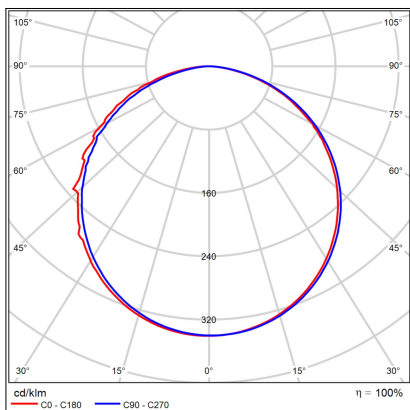

MONO SLIM 80, B

Code: 1274473DT
Color: BLACK / 9017
Material: METAL/PMMA
Power: 80W
Color temperature: 2700K/3000K/4000K
Lumen output: 5600lm
Efficacy: 70lm/W
Color rendering index: 90+
SDCM: < 3
Light beam angle: 160°
Light Source: LED
Dimmable: TRIAC
LED lifetime: L80B20 50.000h
Driver: 2x 950 mA
Voltage / Frequency: 220-240V AC, 50-60Hz
Dimensions luminaire: d800x60 mm
Product weight kg: 5.1
Packing carton: 1
Package dimensions: 840x840x85 mm