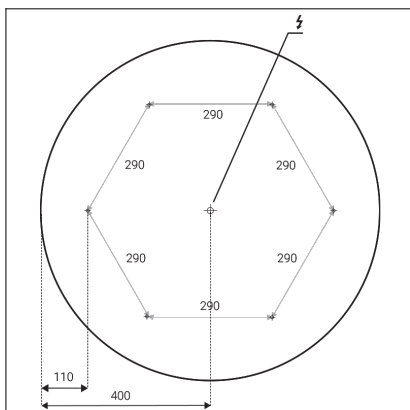

MONO SLIM 80, B

Code: 1274473DT
Color: BLACK / 9017
Material: METAL/PMMA
Power: 80W
Color temperature: 2700K/3000K/4000K
Lumen output: 5600lm
Efficacy: 70lm/W
Color rendering index: 90+
SDCM: < 3
Light beam angle: 160°
Light Source: LED
Dimmable: TRIAC
LED lifetime: L80B20 50.000h
Driver: 2x 950 mA
Voltage / Frequency: 220-240V AC, 50-60Hz
Dimensions luminaire: d800x60 mm
Product weight kg: 5.1
Packing carton: 1
Package dimensions: 840x840x85 mm