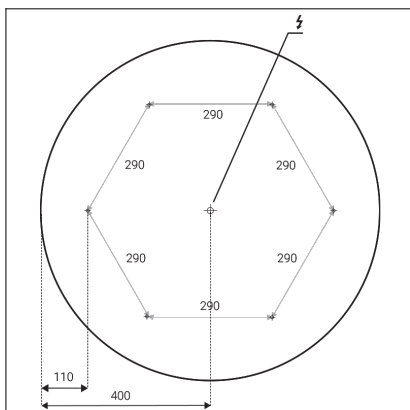

MONO SLIM 80, B

Code:	1274473D
Color:	BLACK / 9017
Material:	METAL/PMMA
Power:	80W
Color temperature:	2700K/3000K/4000K
Lumen output:	5600lm
Efficacy:	70lm/W
Color rendering index:	90+
SDCM:	< 3
Light beam angle:	160°
Light Source:	LED
Dimmable:	DALI/PUSH
LED lifetime:	L80B20 50.000h
Driver:	2x 950 mA
Voltage / Frequency:	220-240V AC, 50-60Hz
Dimensions luminaire:	d800x60 mm
Product weight kg:	5.1
Packing carton:	1
Package dimensions:	840x840x85 mm