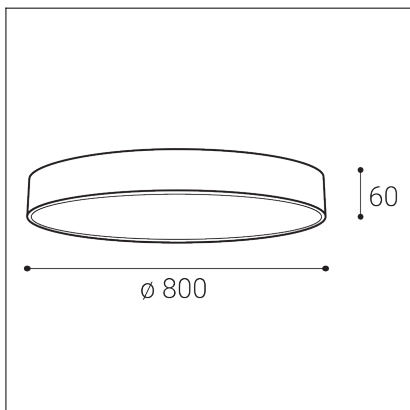

MONO SLIM 80, B

Code:	1274473D
Color:	BLACK / 9017
Material:	METAL/PMMA
Power:	80W
Color temperature:	2700K/3000K/4000K
Lumen output:	5600lm
Efficacy:	70lm/W
Color rendering index:	90+
SDCM:	< 3
Light beam angle:	160°
Light Source:	LED
Dimmable:	DALI/PUSH
LED lifetime:	L80B20 50.000h
Driver:	2x 950 mA
Voltage / Frequency:	220-240V AC, 50-60Hz
Dimensions luminaire:	d800x60 mm
Product weight kg:	5.1
Packing carton:	1
Package dimensions:	840x840x85 mm