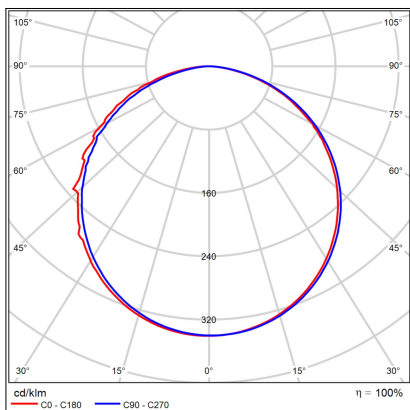

MONO SLIM 80, B

Code:	1274473D
Color:	BLACK / 9017
Material:	METAL/PMMA
Power:	80W
Color temperature:	2700K/3000K/4000K
Lumen output:	5600lm
Efficacy:	70lm/W
Color rendering index:	90+
SDCM:	< 3
Light beam angle:	160°
Light Source:	LED
Dimmable:	DALI/PUSH
LED lifetime:	L80B20 50.000h
Driver:	2x 950 mA
Voltage / Frequency:	220-240V AC, 50-60Hz
Dimensions luminaire:	d800x60 mm
Product weight kg:	5.1
Packing carton:	1
Package dimensions:	840x840x85 mm