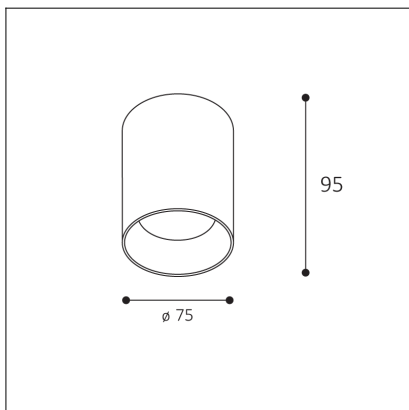

# TINY II M, G

<b>Code:</b> 1480427
<b>Color:</b> GOLD / 1036
<b>Material:</b> ALUMINIUM/PMMA
<b>Power:</b> 8W
<b>Color temperature:</b> 2700K
<b>Lumen output:</b> 720lm
<b>Efficacy:</b> 90lm/W
<b>Color rendering index:</b> 90+
<b>SDCM:</b> < 3
<b>Light beam angle:</b> 38°
<b>Light Source:</b> LED
<b>Dimmable:</b> ON/OFF
<b>LED lifetime:</b> L80 B20 50.000h
<b>Driver:</b> 200 mA
<b>Voltage / Frequency:</b> 220-240V AC, 50-60Hz
<b>Dimensions luminaire:</b> d75x95 mm
<b>Product weight kg:</b> 0.4
<b>Package dimensions:</b> 80x80x115 mm
<b>Remark:</b> wall mountable - yes