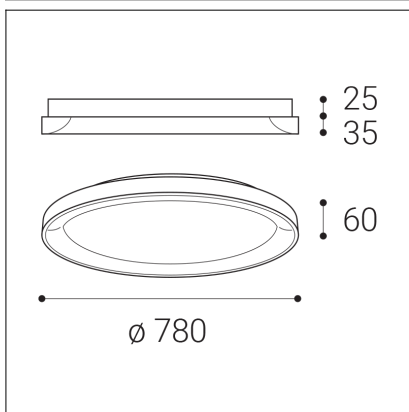

BELLA SLIM 78, B

Code:	1271773DT
Color:	BLACK / 9017
Material:	ALUMINIUM/PMMA
Power:	60W
Color temperature:	2700K/3000K/4000K
Lumen output:	4200lm
Efficacy:	70lm/W
Color rendering index:	90+
SDCM:	< 3
Light beam angle:	160°
Light Source:	LED
Dimmable:	TRIAC
LED lifetime:	L80B20 50.000h
Driver:	2x 750 mA
Voltage / Frequency:	220-240V AC, 50-60Hz
Dimensions luminaire:	d780x60 mm
Product weight kg:	5.2
Package dimensions:	820x820x88 mm
Remark:	wall mountable - yes