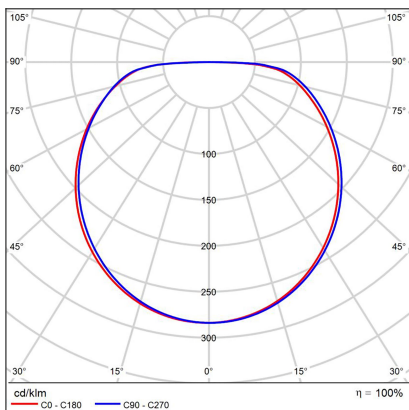

BELLA SLIM 78, B

Code:	1271773DT
Color:	BLACK / 9017
Material:	ALUMINIUM/PMMA
Power:	60W
Color temperature:	2700K/3000K/4000K
Lumen output:	4200lm
Efficacy:	70lm/W
Color rendering index:	90+
SDCM:	< 3
Light beam angle:	160°
Light Source:	LED
Dimmable:	TRIAC
LED lifetime:	L80B20 50.000h
Driver:	2x 750 mA
Voltage / Frequency:	220-240V AC, 50-60Hz
Dimensions luminaire:	d780x60 mm
Product weight kg:	5.2
Package dimensions:	820x820x88 mm
Remark:	wall mountable - yes