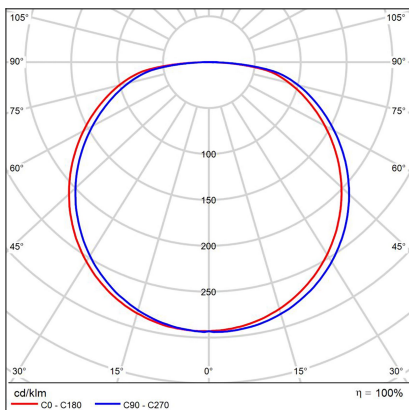

BELLA SLIM 58, G

Code:	1273177D
Color:	GOLD / 1036
Material:	ALUMINIUM/PMMA
Power:	48W
Color temperature:	2700K/3000K/4000K
Lumen output:	3360lm
Efficacy:	70lm/W
Color rendering index:	90+
SDCM:	< 3
Light beam angle:	160°
Light Source:	LED
Dimmable:	DALI/PUSH
LED lifetime:	L80B20 50.000h
Driver:	1200 mA
Voltage / Frequency:	220-240V AC, 50-60Hz
Dimensions luminaire:	d580x60 mm
Product weight kg:	3.5
Package dimensions:	620x620x90 mm
Remark:	wall mountable - yes