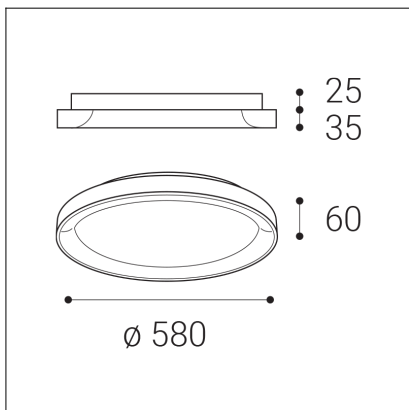

BELLA SLIM 58, G

Code:	1273177D
Color:	GOLD / 1036
Material:	ALUMINIUM/PMMA
Power:	48W
Color temperature:	2700K/3000K/4000K
Lumen output:	3360lm
Efficacy:	70lm/W
Color rendering index:	90+
SDCM:	< 3
Light beam angle:	160°
Light Source:	LED
Dimmable:	DALI/PUSH
LED lifetime:	L80B20 50.000h
Driver:	1200 mA
Voltage / Frequency:	220-240V AC, 50-60Hz
Dimensions luminaire:	d580x60 mm
Product weight kg:	3.5
Package dimensions:	620x620x90 mm
Remark:	wall mountable - yes