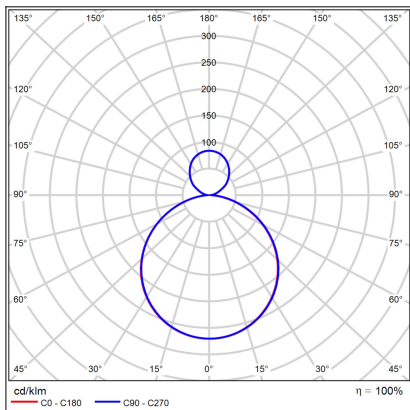

MOON 80, B

Code: 1275073D

Color: BLACK / 9017

Material: METAL/PMMA

Power: 88W (76+12)

Color temperature: 2700K/3000K/4000K

Lumen output: 5320+840lm

Efficacy: 70lm/W

Color rendering index: 90+

SDCM: < 3

Light beam angle: 160°

Light Source: LED

Dimmable: DALI/PUSH

LED lifetime: L80B20 50.000h

Driver: 1900 + 300 mA

Voltage / Frequency: 220-240V AC, 50-60Hz

Dimensions luminaire: d800x70 mm

Product weight kg: 8.9

Package dimensions: 860x860x95 mm

Remark: wall mountable - yes