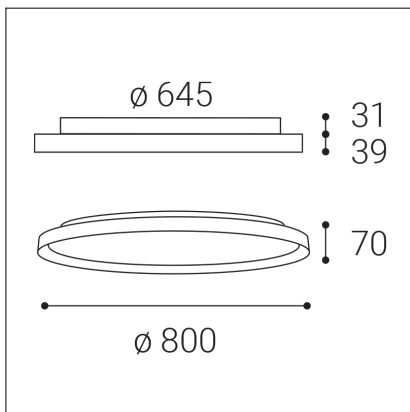

MOON 80, B

Code: 1275073D

Color: BLACK / 9017

Material: METAL/PMMA

Power: 88W (76+12)

Color temperature: 2700K/3000K/4000K

Lumen output: 5320+840lm

Efficacy: 70lm/W

Color rendering index: 90+

SDCM: < 3

Light beam angle: 160°

Light Source: LED

Dimmable: DALI/PUSH

LED lifetime: L80B20 50.000h

Driver: 1900 + 300 mA

Voltage / Frequency: 220-240V AC, 50-60Hz

Dimensions luminaire: d800x70 mm

Product weight kg: 8.9

Package dimensions: 860x860x95 mm

Remark: wall mountable - yes