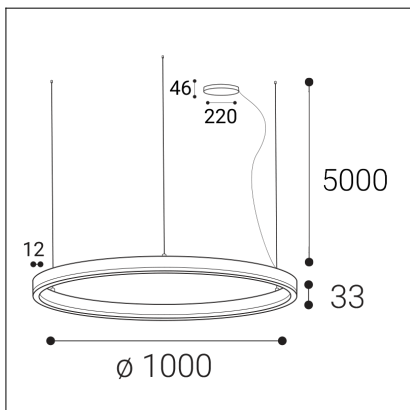

# CIRCLE 100 P-Z, B

<b>Code:</b>	3273473DT
<b>Color:</b>	BLACK / 9017
<b>Material:</b>	ALUMINIUM/PMMA
<b>Power:</b>	80W
<b>Color temperature:</b>	2700K/3000K/4000K
<b>Lumen output:</b>	7120lm
<b>Efficacy:</b>	89lm/W
<b>Color rendering index:</b>	90+
<b>SDCM:</b>	< 3
<b>Light beam angle:</b>	160°
<b>Light Source:</b>	LED
<b>Dimmable:</b>	TRIAC
<b>LED lifetime:</b>	L80B20 50.000h
<b>Driver:</b>	2x 1050 mA
<b>Voltage / Frequency:</b>	220-240V AC, 50-60Hz
<b>Dimensions luminaire:</b>	d1000x33 mm
<b>Product weight kg:</b>	4.1
<b>Packing carton:</b>	1
<b>Length suspension:</b>	5000 mm
<b>Package dimensions:</b>	1080x1080x115 mm