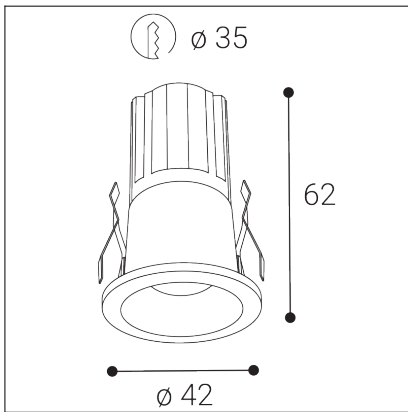

SPOT MINI B, B

Code:	2050323
Color:	BLACK / 9005
Material:	ALUMINIUM/PMMA
Power:	7W
Color temperature:	2700K
Lumen output:	490lm
Efficacy:	70lm/W
Color rendering index:	90+
SDCM:	< 3
Light beam angle:	30°
Light Source:	LED
Dimmable:	ON/OFF
LED lifetime:	L80B20 50.000h
Driver:	150 mA
Voltage / Frequency:	220-240V AC, 50-60Hz
Dimensions luminaire:	d42x62 mm
Package dimensions:	100x100x130 mm