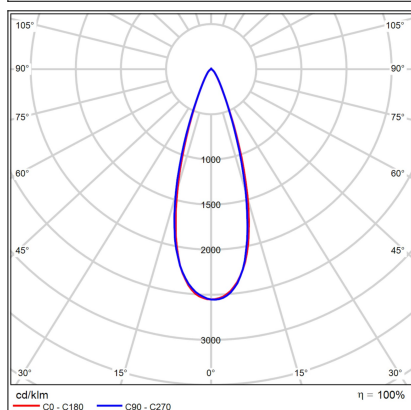

TINY II L, W

Code:	1480521
Color:	WHITE / 9016
Material:	ALUMINIUM/PMMA
Power:	8W
Color temperature:	2700K
Lumen output:	720lm
Efficacy:	90lm/W
Color rendering index:	90+
SDCM:	< 3
Light beam angle:	38°
Light Source:	LED
Dimmable:	ON/OFF
LED lifetime:	L80 B20 50.000h
Driver:	200 mA
Voltage / Frequency:	220-240V AC, 50-60Hz
Dimensions luminaire:	d75x134 mm
Product weight kg:	0.5
Package dimensions:	80x80x115 mm
Remark:	wall mountable - yes