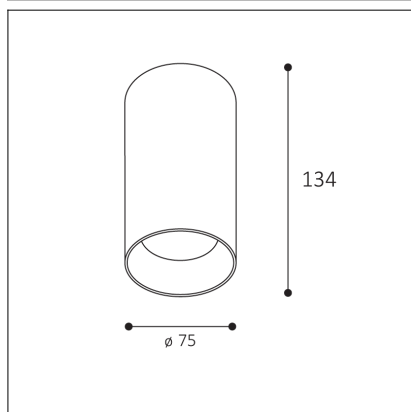

TINY II L, W

Code:	1480521
Color:	WHITE / 9016
Material:	ALUMINIUM/PMMA
Power:	8W
Color temperature:	2700K
Lumen output:	720lm
Efficacy:	90lm/W
Color rendering index:	90+
SDCM:	< 3
Light beam angle:	38°
Light Source:	LED
Dimmable:	ON/OFF
LED lifetime:	L80 B20 50.000h
Driver:	200 mA
Voltage / Frequency:	220-240V AC, 50-60Hz
Dimensions luminaire:	d75x134 mm
Product weight kg:	0.5
Package dimensions:	80x80x115 mm
Remark:	wall mountable - yes