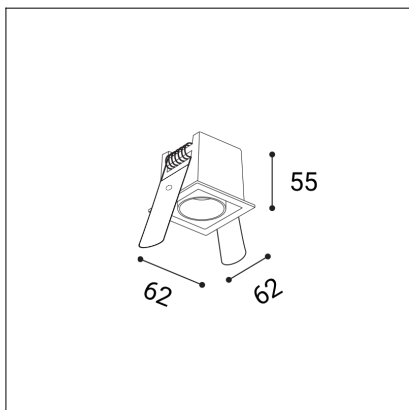

RIVA MAXI 1, W

Code: 2560671DT
Color: WHITE / 9003
Material: ALUMINIUM/PC
Power: 5W
Color temperature: 2700K/3000K/4000K
Lumen output: 400lm
Efficacy: 80lm/W
Color rendering index: 90+
SDCM: < 3
Light beam angle: 50°
Light Source: LED
Dimmable: TRIAC
LED lifetime: L80B20 50.000h
Driver: 150 mA
Voltage / Frequency: 220-240V AC, 50-60Hz
Dimensions luminaire: 62x62x55 mm
Installation hole: 55 x 55 mm
Product weight kg: 0.2
Package dimensions: 105x90x70 mm