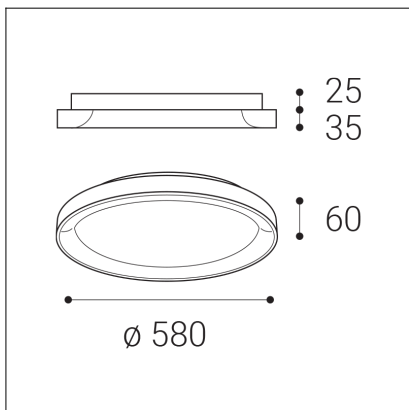

BELLA SLIM 58, N

Code: 1273176DT
Color: NICKEL / 7032
Material: ALUMINIUM/PMMA
Power: 48W
Color temperature: 2700K/3000K/4000K
Lumen output: 3360lm
Efficacy: 70lm/W
Color rendering index: 90+
SDCM: < 3
Light beam angle: 160°
Light Source: LED
Dimmable: TRIAC
LED lifetime: L80B20 50.000h
Driver: 1300 mA
Voltage / Frequency: 220-240V AC, 50-60Hz
Dimensions luminaire: d580x60 mm
Product weight kg: 3.5
Package dimensions: 620x620x90 mm
Remark: wall mountable - yes