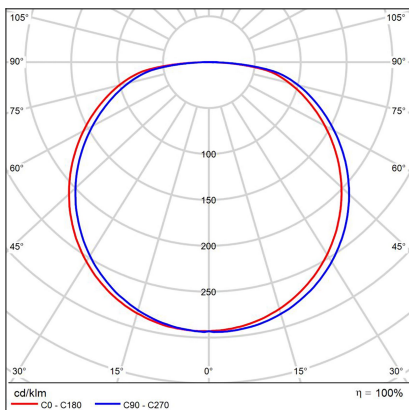

BELLA SLIM 58, N

Code: 1273176DT
Color: NICKEL / 7032
Material: ALUMINIUM/PMMA
Power: 48W
Color temperature: 2700K/3000K/4000K
Lumen output: 3360lm
Efficacy: 70lm/W
Color rendering index: 90+
SDCM: < 3
Light beam angle: 160°
Light Source: LED
Dimmable: TRIAC
LED lifetime: L80B20 50.000h
Driver: 1300 mA
Voltage / Frequency: 220-240V AC, 50-60Hz
Dimensions luminaire: d580x60 mm
Product weight kg: 3.5
Package dimensions: 620x620x90 mm
Remark: wall mountable - yes