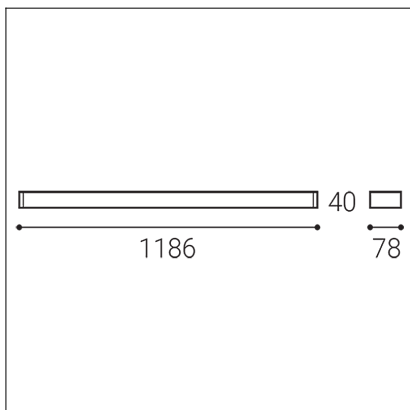

QUADRA 120

Code:	4071055D
Color:	CHROME / CR
Material:	ALUMINIUM/PMMA
Power:	24W
Color temperature:	3000K/4000K
Lumen output:	1920lm
Efficacy:	80lm/W
Color rendering index:	90+
SDCM:	< 3
Light beam angle:	160°
Light Source:	LED
Dimmable:	DALI/PUSH
LED lifetime:	L80 B20 50.000h
Driver:	500 mA
Voltage / Frequency:	220-240V AC, 50-60Hz
Max. units per circuit output:	B10:37, B13:48, B16:59, B20:74, C10:37, C13:48, C16:59, C20:74
Dimensions luminaire:	1186x78x40 mm
Product weight kg:	1.4
Package dimensions:	1250x85x125 mm
Remark:	wall mountable - yes, driver TRIDONIC