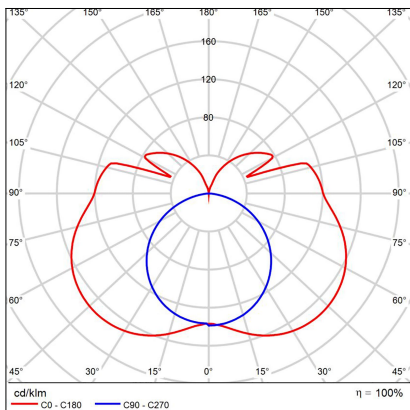

QUADRA 120

Code:	4071055D
Color:	CHROME / CR
Material:	ALUMINIUM/PMMA
Power:	24W
Color temperature:	3000K/4000K
Lumen output:	1920lm
Efficacy:	80lm/W
Color rendering index:	90+
SDCM:	< 3
Light beam angle:	160°
Light Source:	LED
Dimmable:	DALI/PUSH
LED lifetime:	L80 B20 50.000h
Driver:	500 mA
Voltage / Frequency:	220-240V AC, 50-60Hz
Max. units per circuit output:	B10:37, B13:48, B16:59, B20:74, C10:37, C13:48, C16:59, C20:74
Dimensions luminaire:	1186x78x40 mm
Product weight kg:	1.4
Package dimensions:	1250x85x125 mm
Remark:	wall mountable - yes, driver TRIDONIC