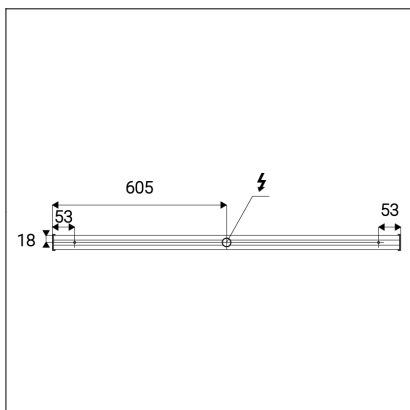

QUADRA 120

Code:	4071055D
Color:	CHROME / CR
Material:	ALUMINIUM/PMMA
Power:	24W
Color temperature:	3000K/4000K
Lumen output:	1920lm
Efficacy:	80lm/W
Color rendering index:	90+
SDCM:	< 3
Light beam angle:	160°
Light Source:	LED
Dimmable:	DALI/PUSH
LED lifetime:	L80 B20 50.000h
Driver:	500 mA
Voltage / Frequency:	220-240V AC, 50-60Hz
Max. units per circuit output:	B10:37, B13:48, B16:59, B20:74, C10:37, C13:48, C16:59, C20:74
Dimensions luminaire:	1186x78x40 mm
Product weight kg:	1.4
Package dimensions:	1250x85x125 mm
Remark:	wall mountable - yes, driver TRIDONIC