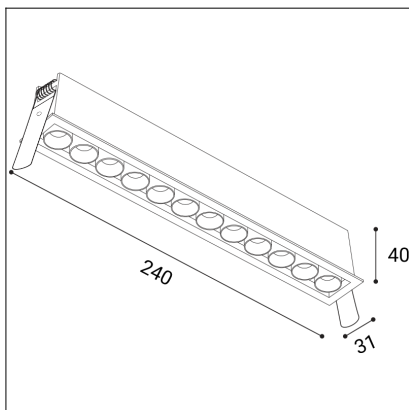

RIVA MINI 12, W

Code: 2560351
Color: WHITE / 9003
Material: ALUMINIUM/PC
Power: 20W
Color temperature: 3000K/3500K/4000K
Lumen output: 1600lm
Efficacy: 80lm/W
Color rendering index: 90+
SDCM: < 3
Light beam angle: 38°
Light Source: LED
Dimmable: ON/OFF
LED lifetime: L80B20 50.000h
Driver: 500 mA
Voltage / Frequency: 220-240V AC, 50-60Hz
Dimensions luminaire: 240x31x40 mm
Installation hole: 236 x 27 mm
Product weight kg: 0.35
Packing carton: 25
Package dimensions: 265x60x55 mm