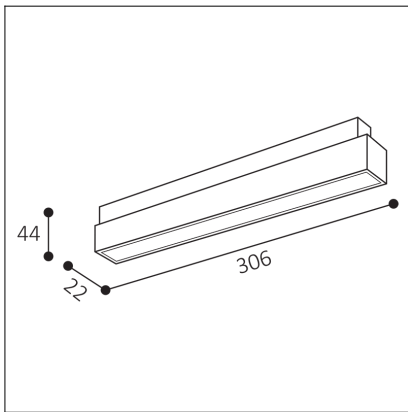

# MAGLINE III 30, W

<b>Code:</b> 6481871
<b>Color:</b> WHITE / 9003
<b>Material:</b> ALUMINIUM/PC
<b>Power:</b> 12W
<b>Color temperature:</b> 2700K/3300K/4000K
<b>Lumen output:</b> 1020lm
<b>Efficacy:</b> 85lm/W
<b>Color rendering index:</b> 90+
<b>SDCM:</b> < 3
<b>Light beam angle:</b> 110°
<b>Light Source:</b> LED
<b>Dimmable:</b> ON/OFF
<b>LED lifetime:</b> L80B20 50.000h
<b>Driver:</b> 300 mA
<b>Voltage / Frequency:</b> 48V DC
<b>Dimensions luminaire:</b> 306x22x44 mm
<b>Product weight kg:</b> 0.25
<b>Packing carton:</b> 48
<b>Package dimensions:</b> 320x50x30 mm