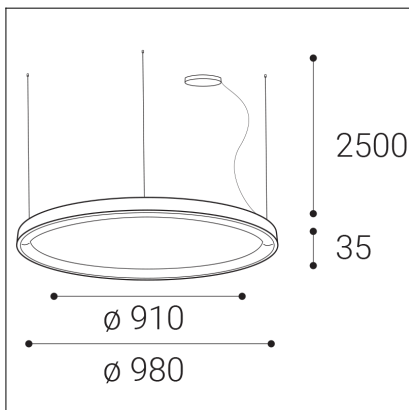

# BELLA SLIM 98 P-Z, G

<b>Code:</b> 3273377D
<b>Color:</b> GOLD / 1036
<b>Material:</b> ALUMINIUM/PMMA
<b>Power:</b> 80W
<b>Color temperature:</b> 2700K/3000K/4000K
<b>Lumen output:</b> 5600lm
<b>Efficacy:</b> 70lm/W
<b>Color rendering index:</b> 90+
<b>SDCM:</b> < 3
<b>Light beam angle:</b> 160°
<b>Light Source:</b> LED
<b>Dimmable:</b> DALI/PUSH
<b>LED lifetime:</b> L80B20 50.000h
<b>Driver:</b> 2x 950 mA
<b>Voltage / Frequency:</b> 220-240V AC, 50-60Hz
<b>Dimensions luminaire:</b> d980x35 mm
<b>Product weight kg:</b> 5.2
<b>Length suspension:</b> 2500 mm
<b>Package dimensions:</b> 1050x1050x100 mm