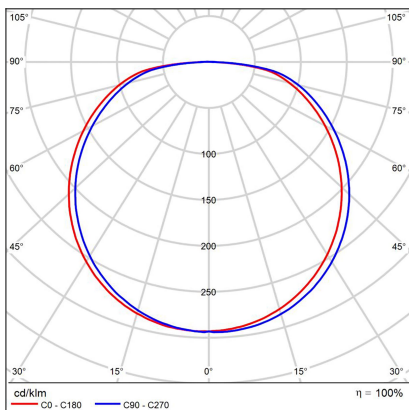

# BELLA SLIM 98 P-Z, G

<b>Code:</b> 3273377D
<b>Color:</b> GOLD / 1036
<b>Material:</b> ALUMINIUM/PMMA
<b>Power:</b> 80W
<b>Color temperature:</b> 2700K/3000K/4000K
<b>Lumen output:</b> 5600lm
<b>Efficacy:</b> 70lm/W
<b>Color rendering index:</b> 90+
<b>SDCM:</b> < 3
<b>Light beam angle:</b> 160°
<b>Light Source:</b> LED
<b>Dimmable:</b> DALI/PUSH
<b>LED lifetime:</b> L80B20 50.000h
<b>Driver:</b> 2x 950 mA
<b>Voltage / Frequency:</b> 220-240V AC, 50-60Hz
<b>Dimensions luminaire:</b> d980x35 mm
<b>Product weight kg:</b> 5.2
<b>Length suspension:</b> 2500 mm
<b>Package dimensions:</b> 1050x1050x100 mm