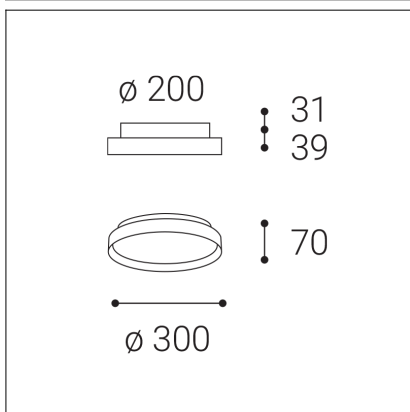

MOON 30, B

Code:	1276173DT
Color:	BLACK / 9017
Material:	METAL/PMMA
Power:	25W (20+5)
Color temperature:	2700K/3000K/4000K
Lumen output:	1400+350lm
Efficacy:	70lm/W
Color rendering index:	90+
SDCM:	< 3
Light beam angle:	160°
Light Source:	LED
Dimmable:	TRIAC
LED lifetime:	L80B20 50.000h
Driver:	500 + 150 mA
Voltage / Frequency:	220-240V AC, 50-60Hz
Dimensions luminaire:	d300x70 mm
Product weight kg:	2.4
Package dimensions:	360x360x95 mm
Remark:	wall mountable - yes